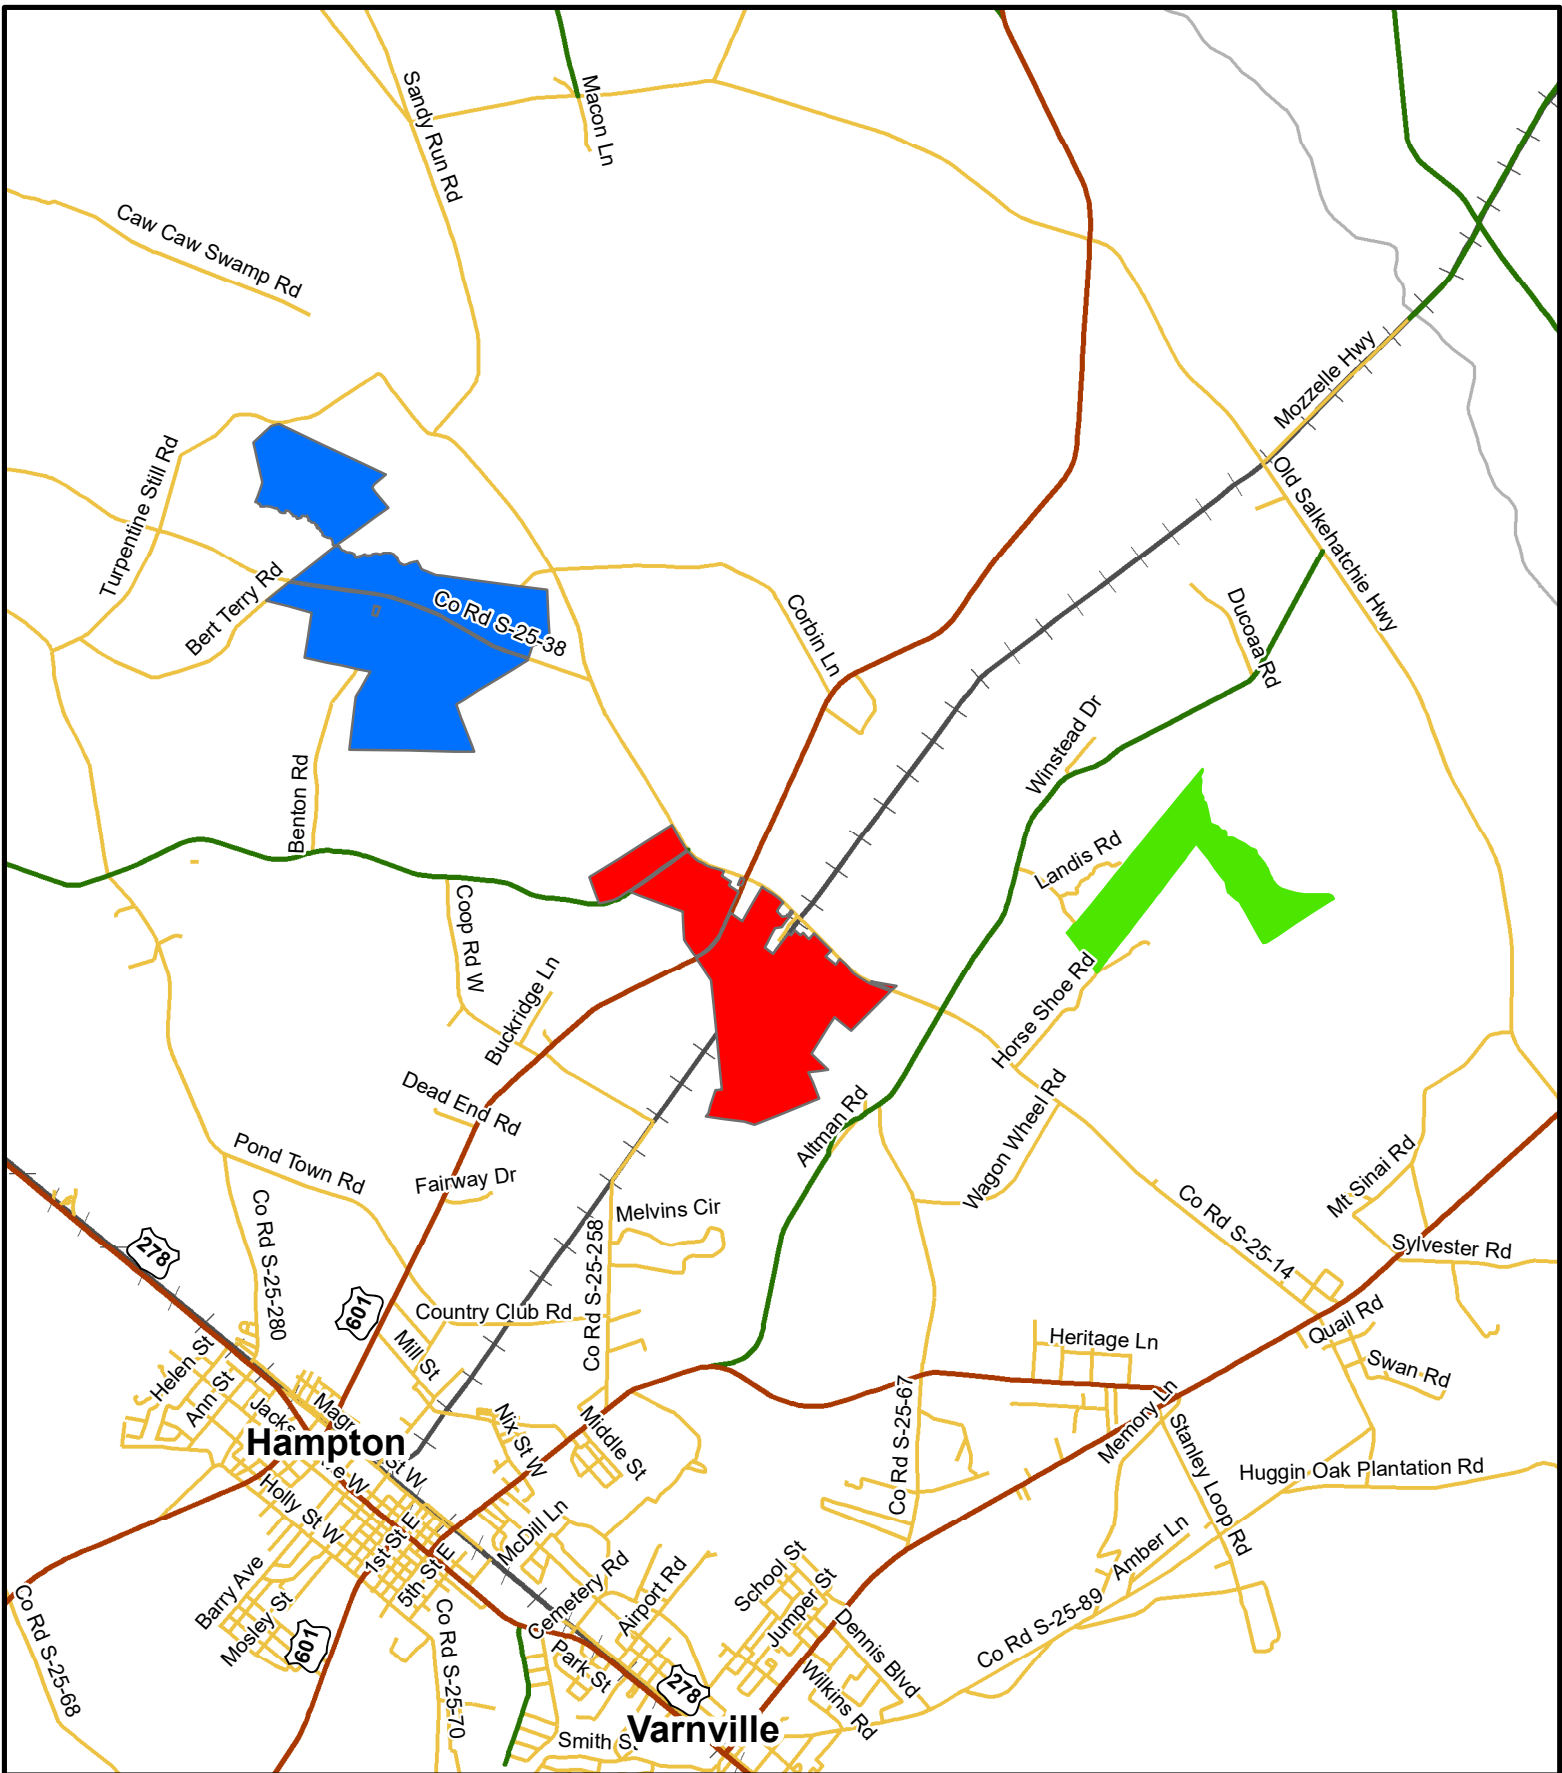

Whippy Ridge

250.6 (+/-) Acres

Hampton County, SC

Offered at \$1,503,600 (\$6,000/acre)

There are no conservation easements on this property

Shown by appointment only

For Showings

Bill Mixon	(803) 842-4602	bill@wisebatten.com
Mary Beth Crapse	(803) 942-3824	marybeth@wisebatten.com

Notes:

1. This is a joint listing with Brown Land + Plantation Advisors
2. This offering is subject to change or withdrawal without notice.

Whippy Ridge – Property Highlights

- 250.6 +/- acres near Miley, SC in Hampton County
 - Bordering Whippy Swamp which feeds into the Salkehatchie River
 - 67 (+/-) acres of planted longleaf pine ideal for raking pine straw
 - 35 (+/-) acres of planted loblolly pine
 - Quality road system
 - Ideal hunting retreat with large populations of deer and turkey
 - Well-stocked with varying ages of pine and hardwood timber
 - Timber details will be provided only to prospective buyers who we deem to be financially capable and seriously interested parties
-
- 7 +/- miles to Hampton, SC
 - 60 +/- miles to Beaufort, SC
 - 65 +/- miles to Bluffton, SC
 - 72 +/- miles to Savannah, GA
 - No conservation easements

- Crocketville West**
- Crocketville East**
- Whippy Ridge**

Location Map
 Crocketville Farms
 West, East, Whippy Ridge
 Hampton County, SC
 Date: 5/24/2024
 2023 Aerial Photography

Harvey Farm, Inc. - Miley Tract			
Stand	Cover Type	Est Year	Acres
1	Open	-	1.9
2	E-ROW	-	1.2
3	Pre-Merchantable Hardwood	-	25.8
4	Bottomland Hardwood	-	105.6
5	Pine Hardwood Upland	-	13.5
6	Planted Longleaf	2009	67.1
7	Planted Loblolly	2009	1.9
8	Planted Loblolly	2020	33.6
Total Acreage for Miley Tract			250.6

Stand Map
 Whippy Ridge Tract
 251.4 +/- Tax Acres
 250.6 +/- GIS Acres
 Hampton County, SC
 Date: 5/24/2024
 2023 Aerial Photography