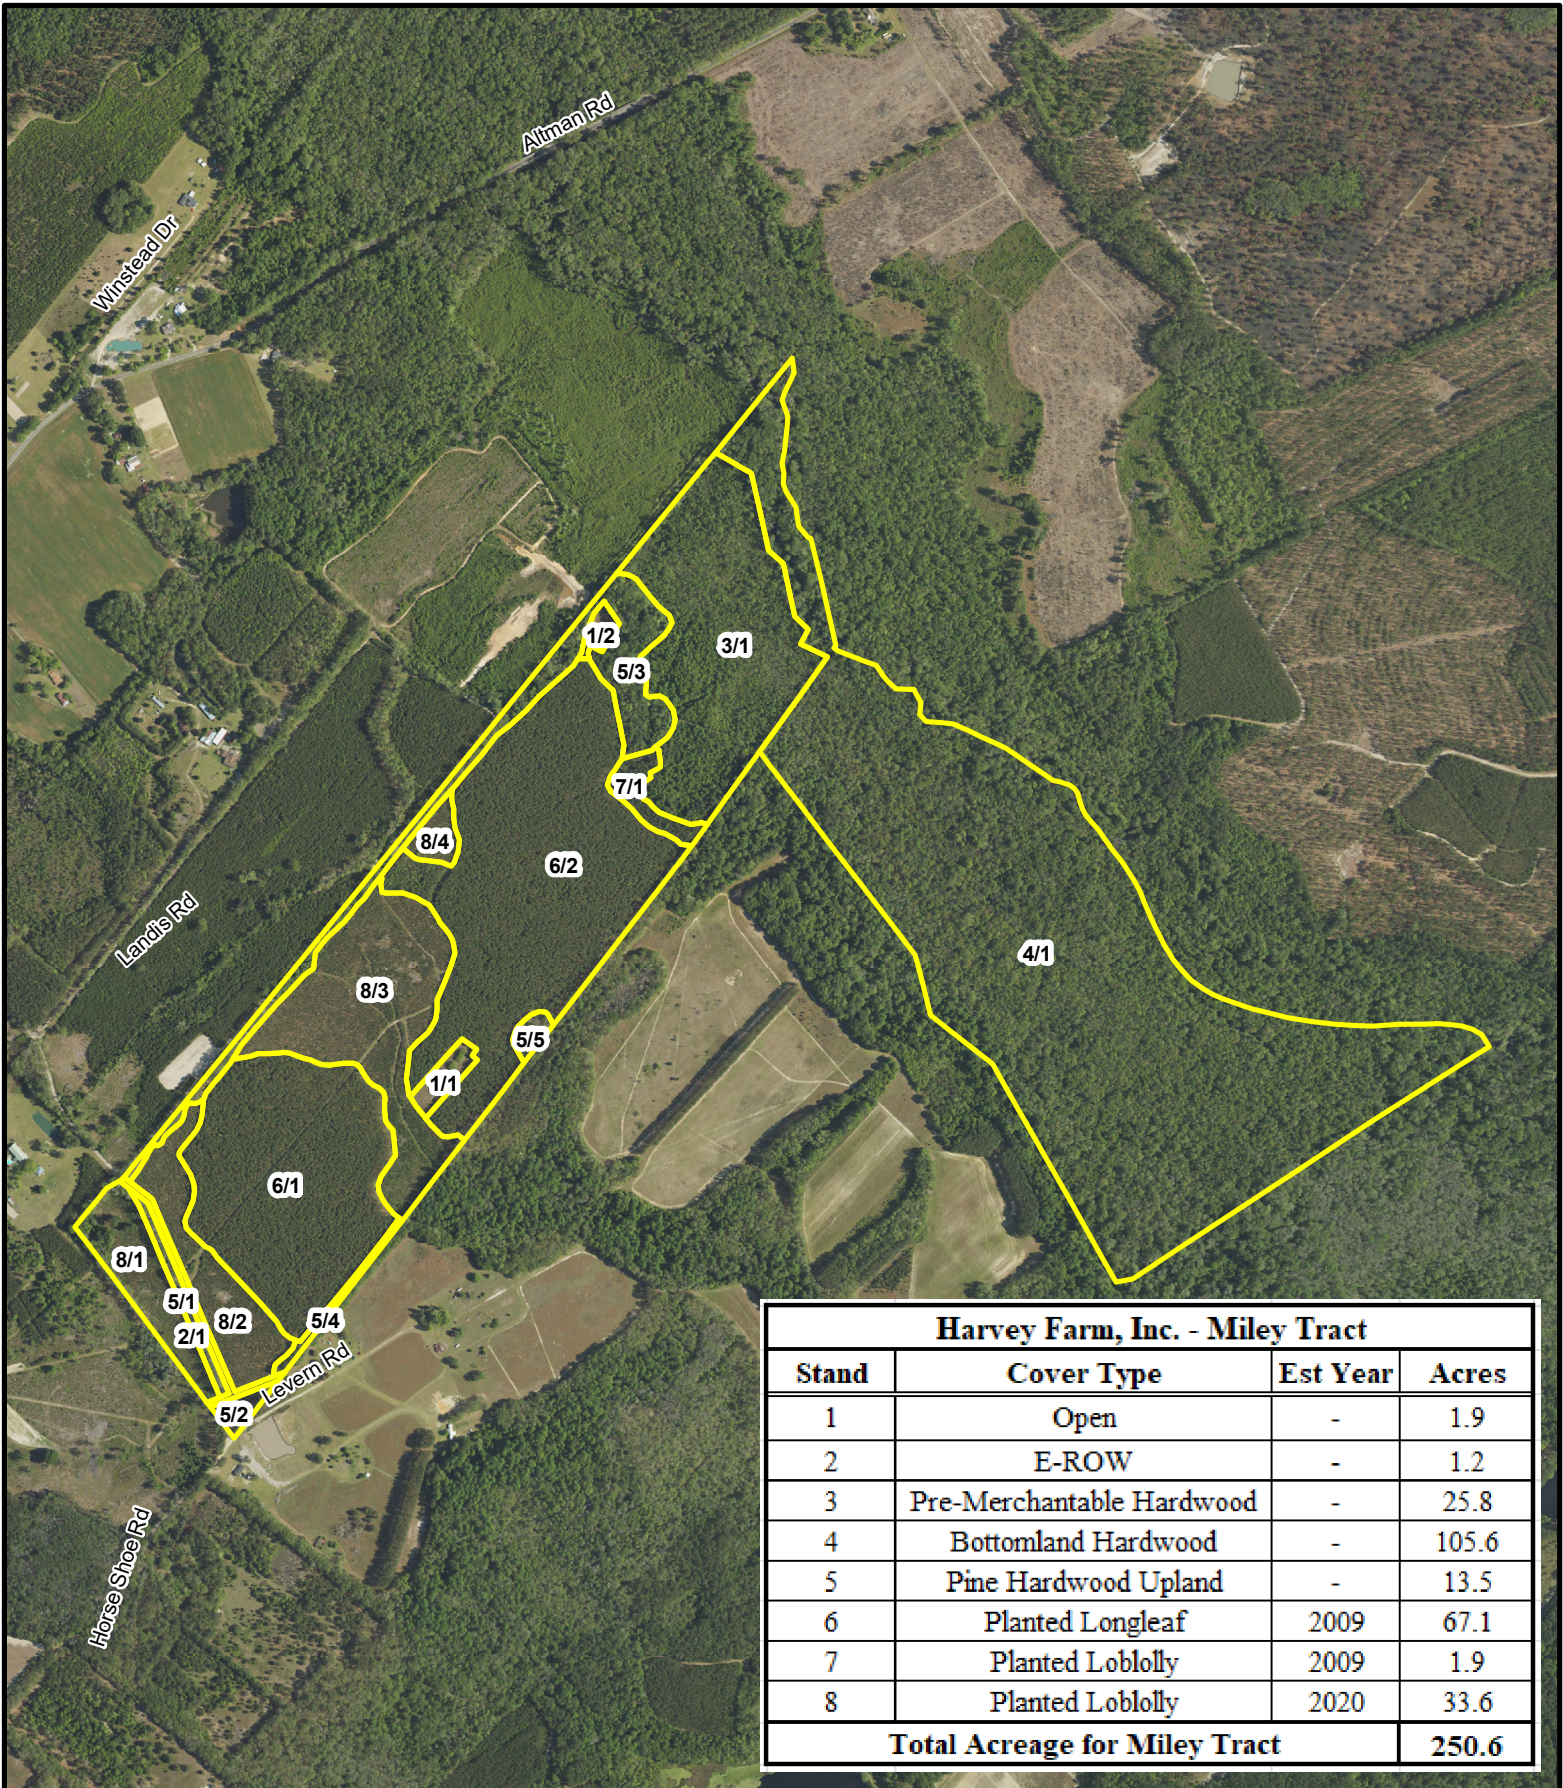

Notes:

1. This is a joint listing with Brown Land + Plantation Advisors
2. This offering is subject to change or withdrawal without notice.

Whippy Ridge – Property Highlights

- 250.6 +/- acres near Miley, SC in Hampton County
 - Bordering Whippy Swamp which feeds into the Salkehatchie River
 - 67 (+/-) acres of planted longleaf pine ideal for raking pine straw
 - 35 (+/-) acres of planted loblolly pine
 - Quality road system
 - Ideal hunting retreat with large populations of deer and turkey
 - Well-stocked with varying ages of pine and hardwood timber
 - Timber details will be provided only to prospective buyers who we deem to be financially capable and seriously interested parties
-
- 7 +/- miles to Hampton, SC
 - 60 +/- miles to Beaufort, SC
 - 65 +/- miles to Bluffton, SC
 - 72 +/- miles to Savannah, GA
 - No conservation easements

- Crocketville West**
- Crocketville East**
- Whippy Ridge**

Location Map
 Crocketville Farms
 West, East, Whippy Ridge
 Hampton County, SC
 Date: 5/24/2024
 2023 Aerial Photography

Harvey Farm, Inc. - Miley Tract			
Stand	Cover Type	Est Year	Acres
1	Open	-	1.9
2	E-ROW	-	1.2
3	Pre-Merchantable Hardwood	-	25.8
4	Bottomland Hardwood	-	105.6
5	Pine Hardwood Upland	-	13.5
6	Planted Longleaf	2009	67.1
7	Planted Loblolly	2009	1.9
8	Planted Loblolly	2020	33.6
Total Acreage for Miley Tract			250.6

Stand Map
 Whippy Ridge Tract
 251.4 +/- Tax Acres
 250.6 +/- GIS Acres
 Hampton County, SC
 Date: 5/24/2024
 2023 Aerial Photography