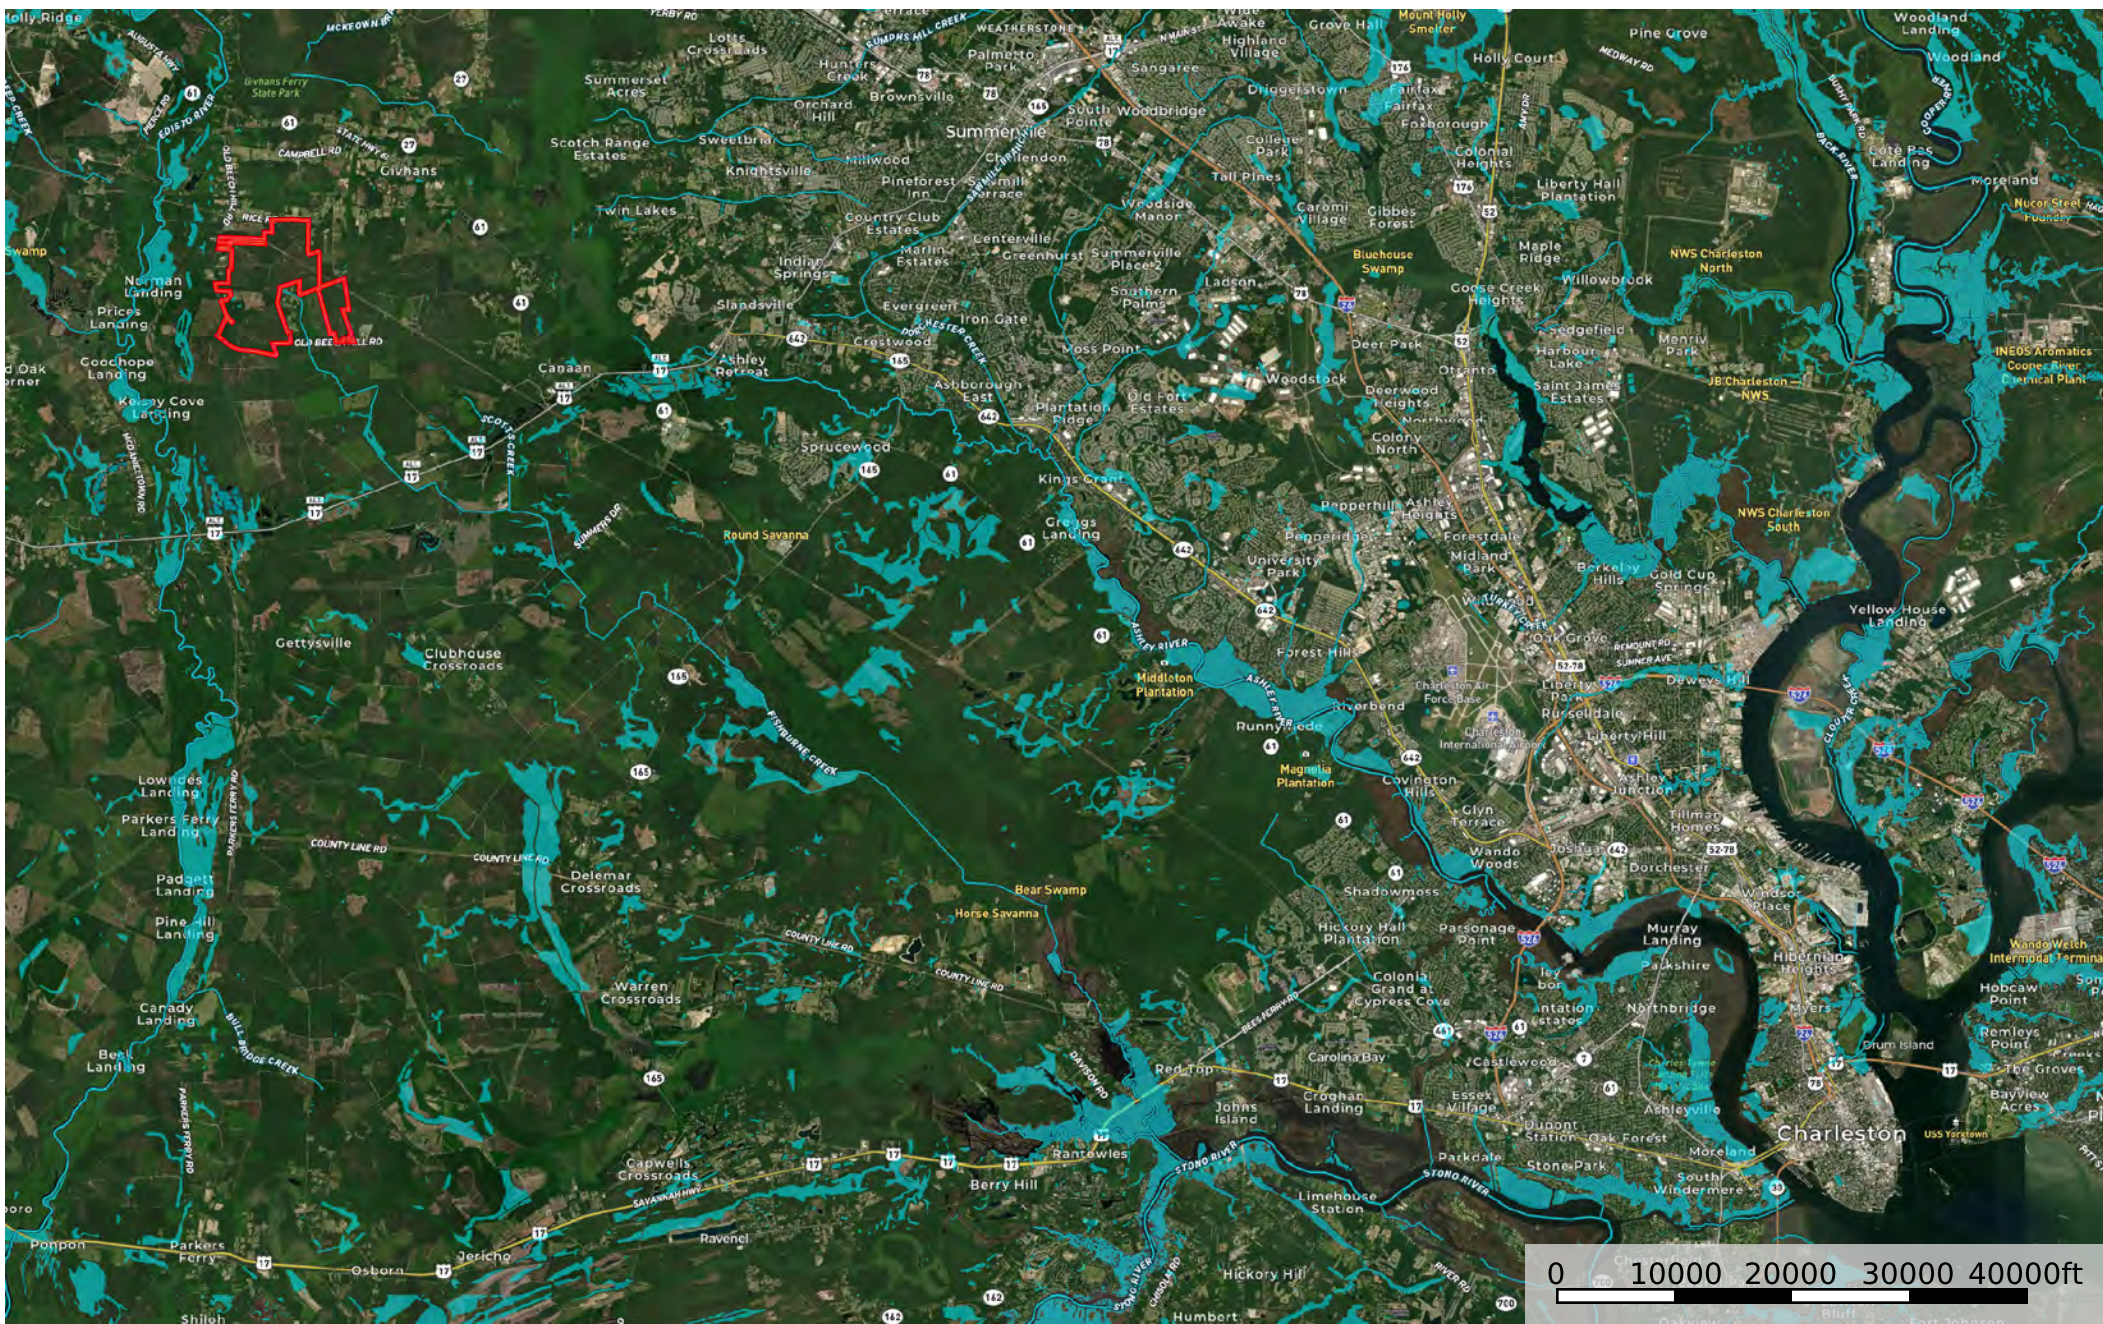

Beech Hill

Dorchester County, South Carolina, 1643.84 AC +/-

- Boundary
- Stream, Intermittent
- River/Creek
- Water Body