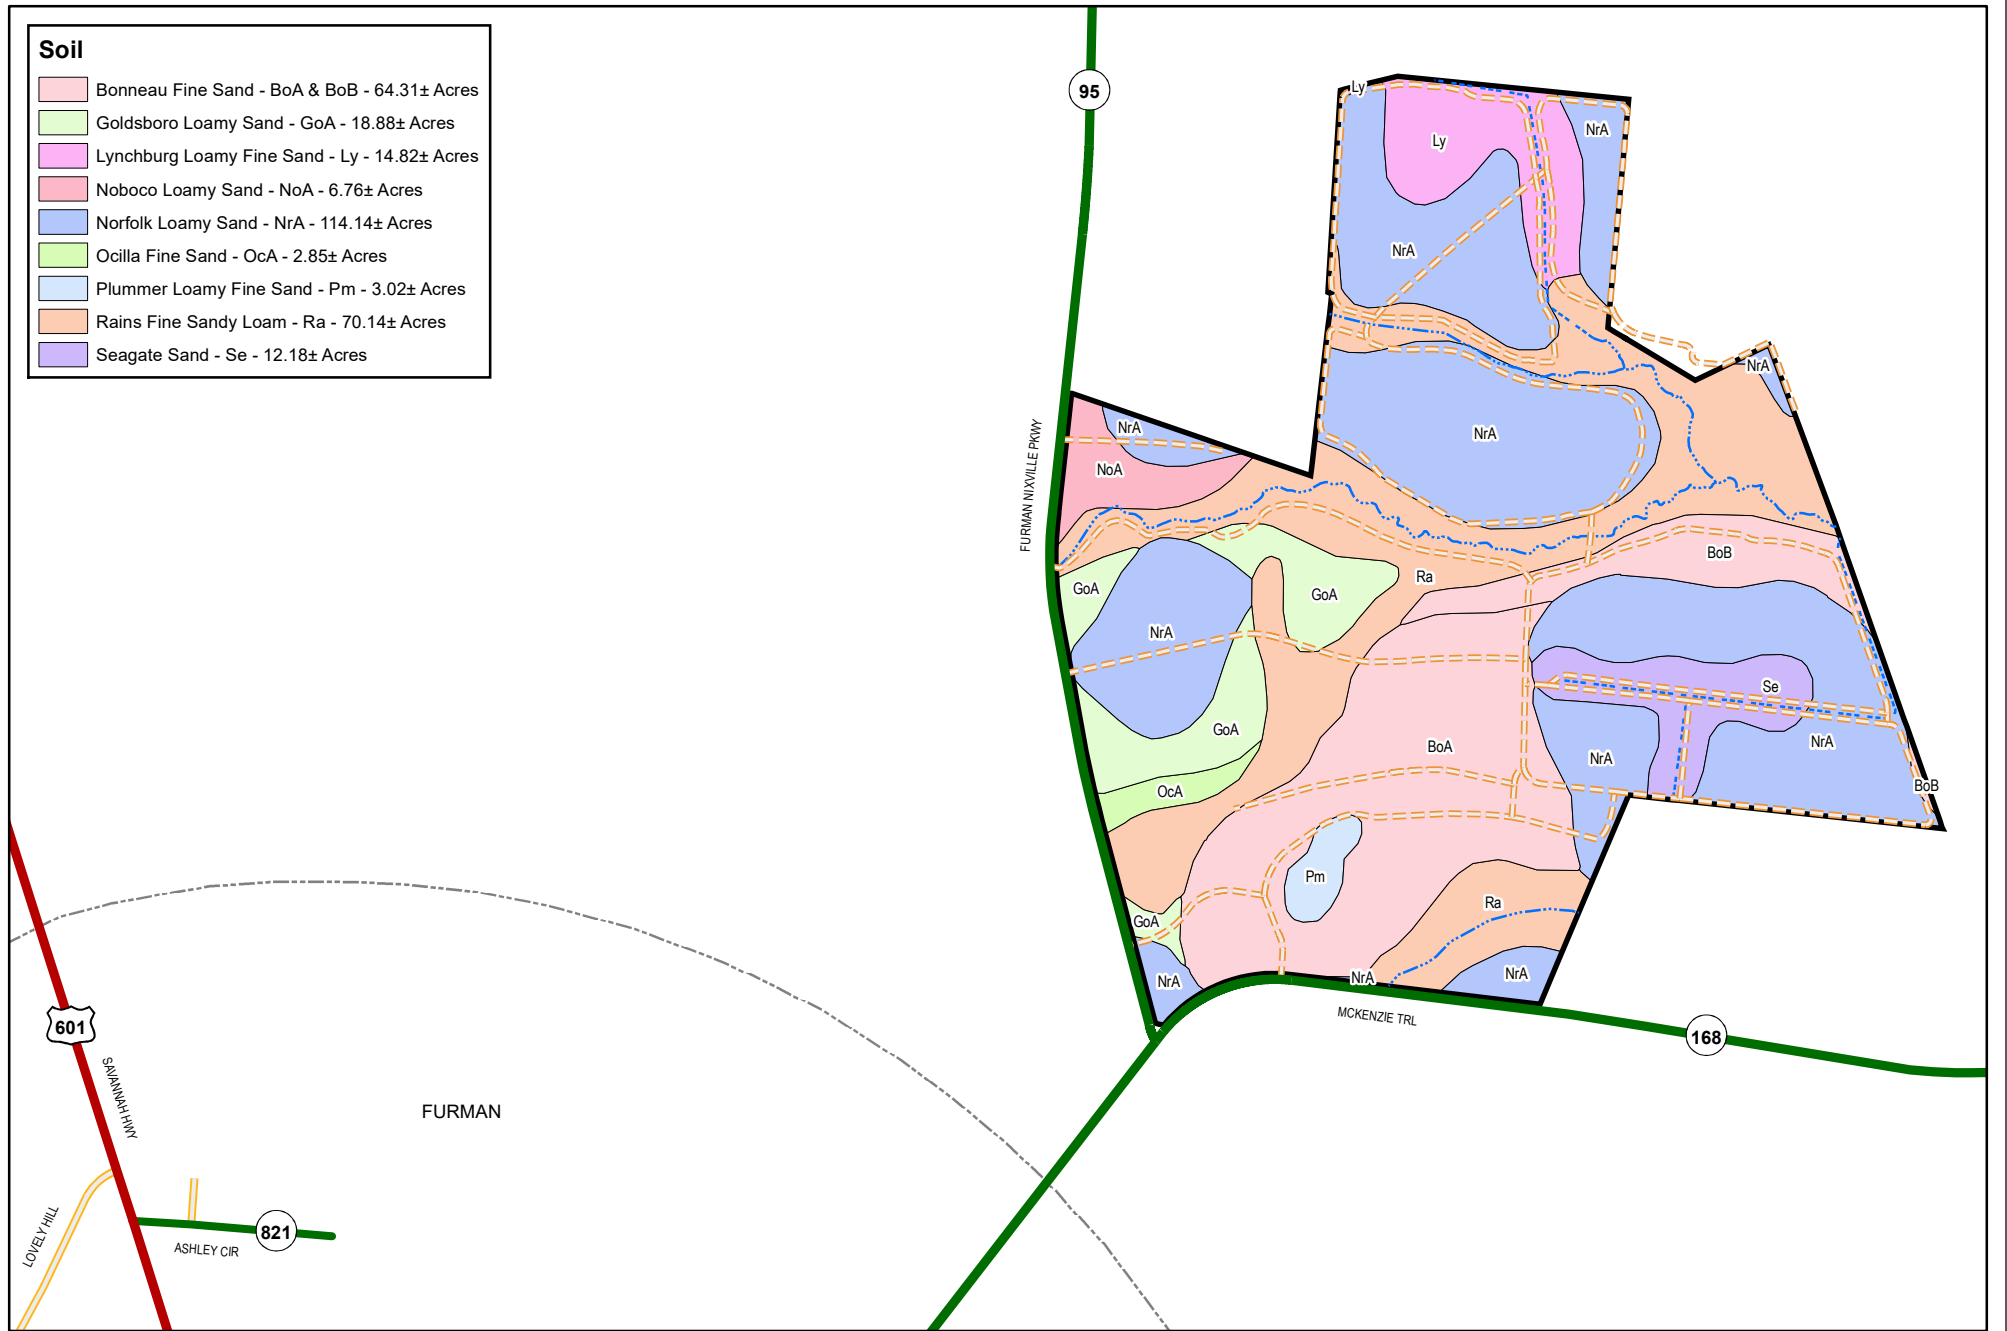

Soil

- Bonneau Fine Sand - BoA & BoB - 64.31± Acres
- Goldsboro Loamy Sand - GoA - 18.88± Acres
- Lynchburg Loamy Fine Sand - Ly - 14.82± Acres
- Noboco Loamy Sand - NoA - 6.76± Acres
- Norfolk Loamy Sand - NrA - 114.14± Acres
- Ocilla Fine Sand - OcA - 2.85± Acres
- Plummer Loamy Fine Sand - Pm - 3.02± Acres
- Rains Fine Sandy Loam - Ra - 70.14± Acres
- Seagate Sand - Se - 12.18± Acres

Soil Type Map
 BPB Properties LLC
 Peeples Waldburg Tract
 307.1± Plat Acres
 Hampton County, SC
 June 29, 2017