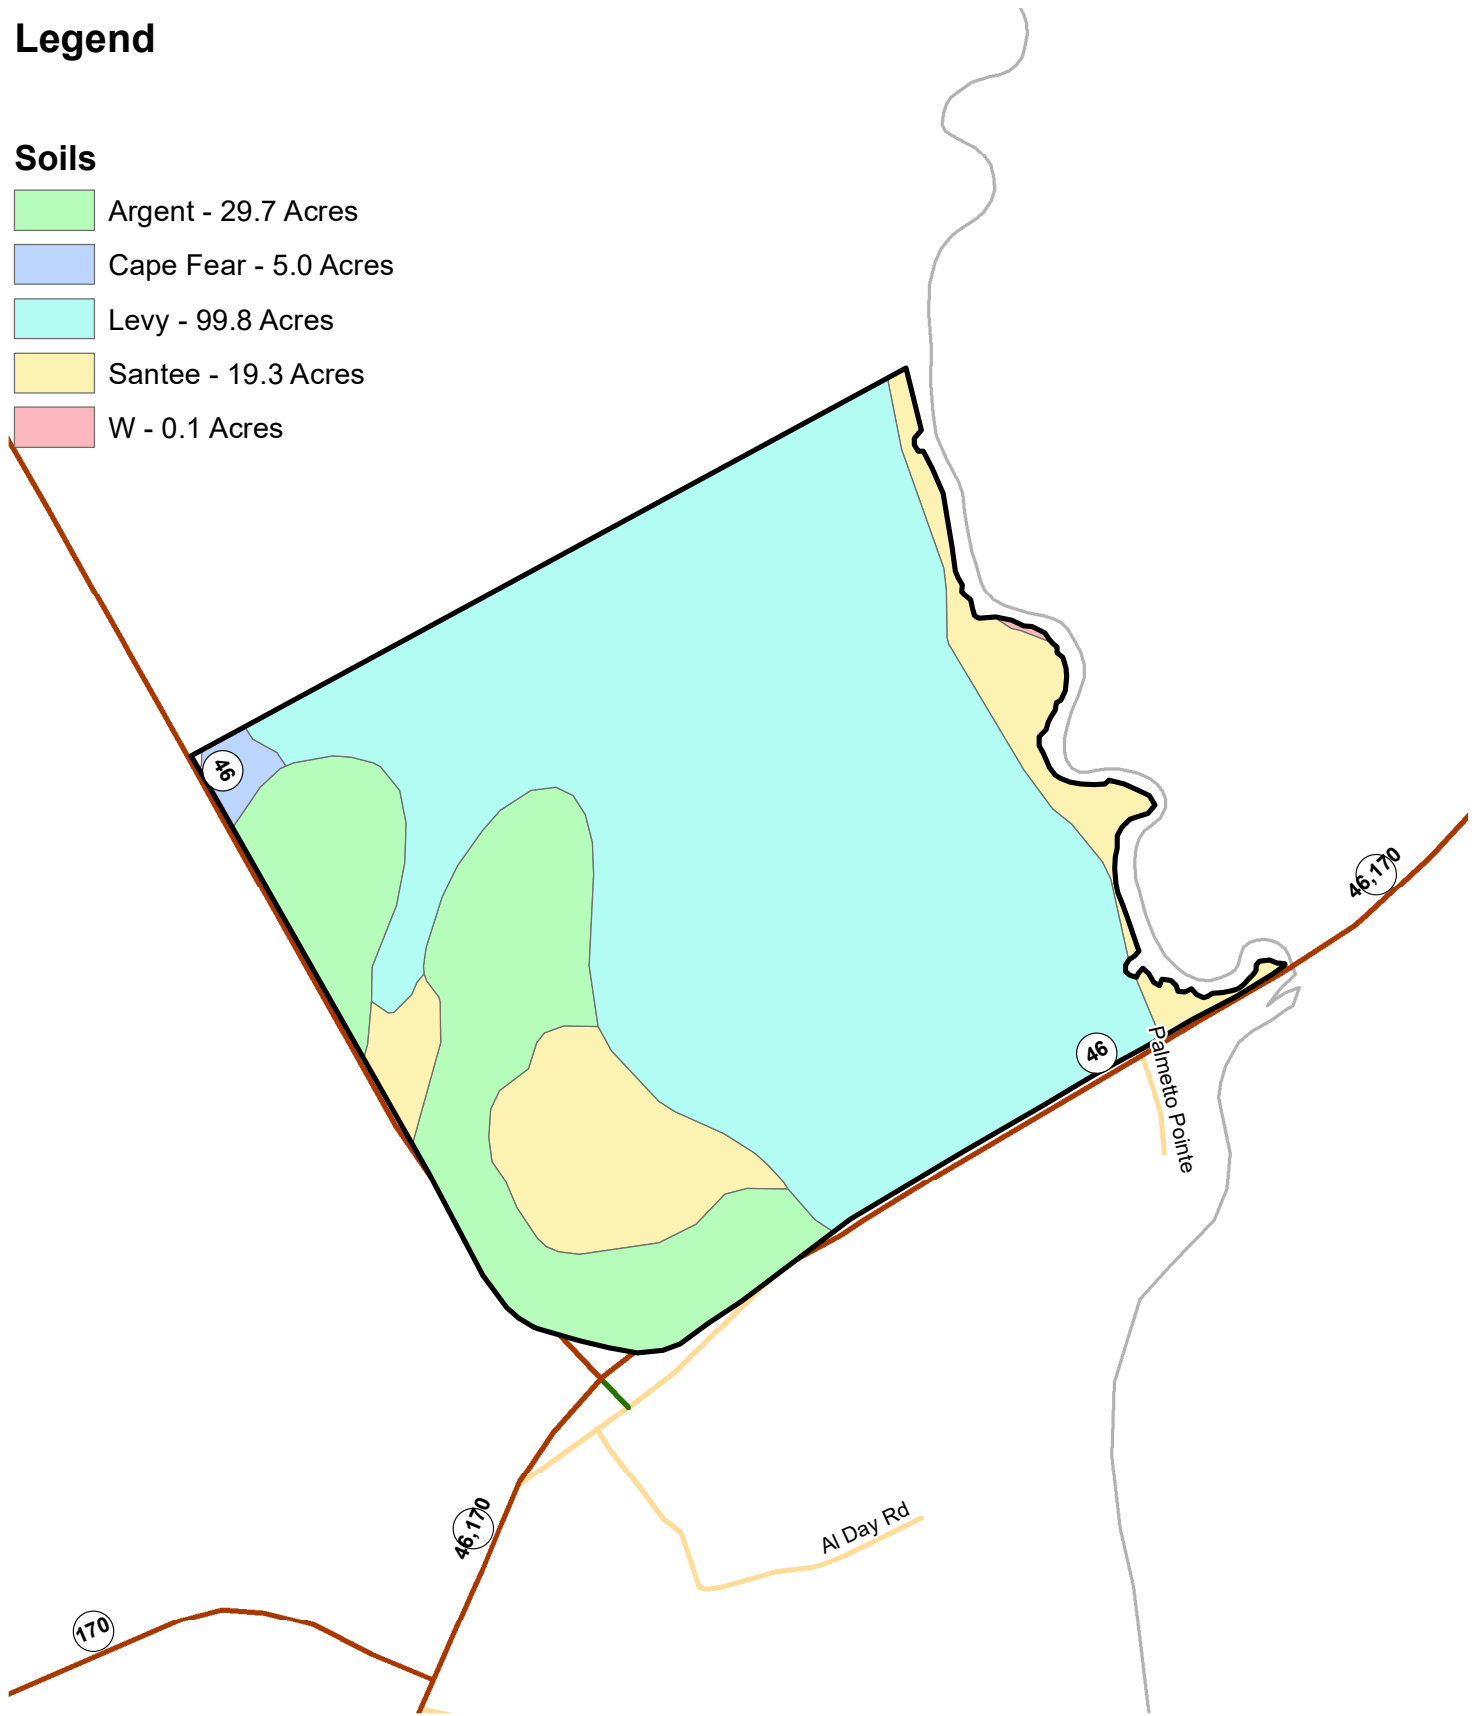

Legend

Soils

- Argent - 29.7 Acres
- Cape Fear - 5.0 Acres
- Levy - 99.8 Acres
- Santee - 19.3 Acres
- W - 0.1 Acres

Ismail Tract
145.51 Tax Acres
Soils Map
Jasper County, SC
Date: 12/7/2022