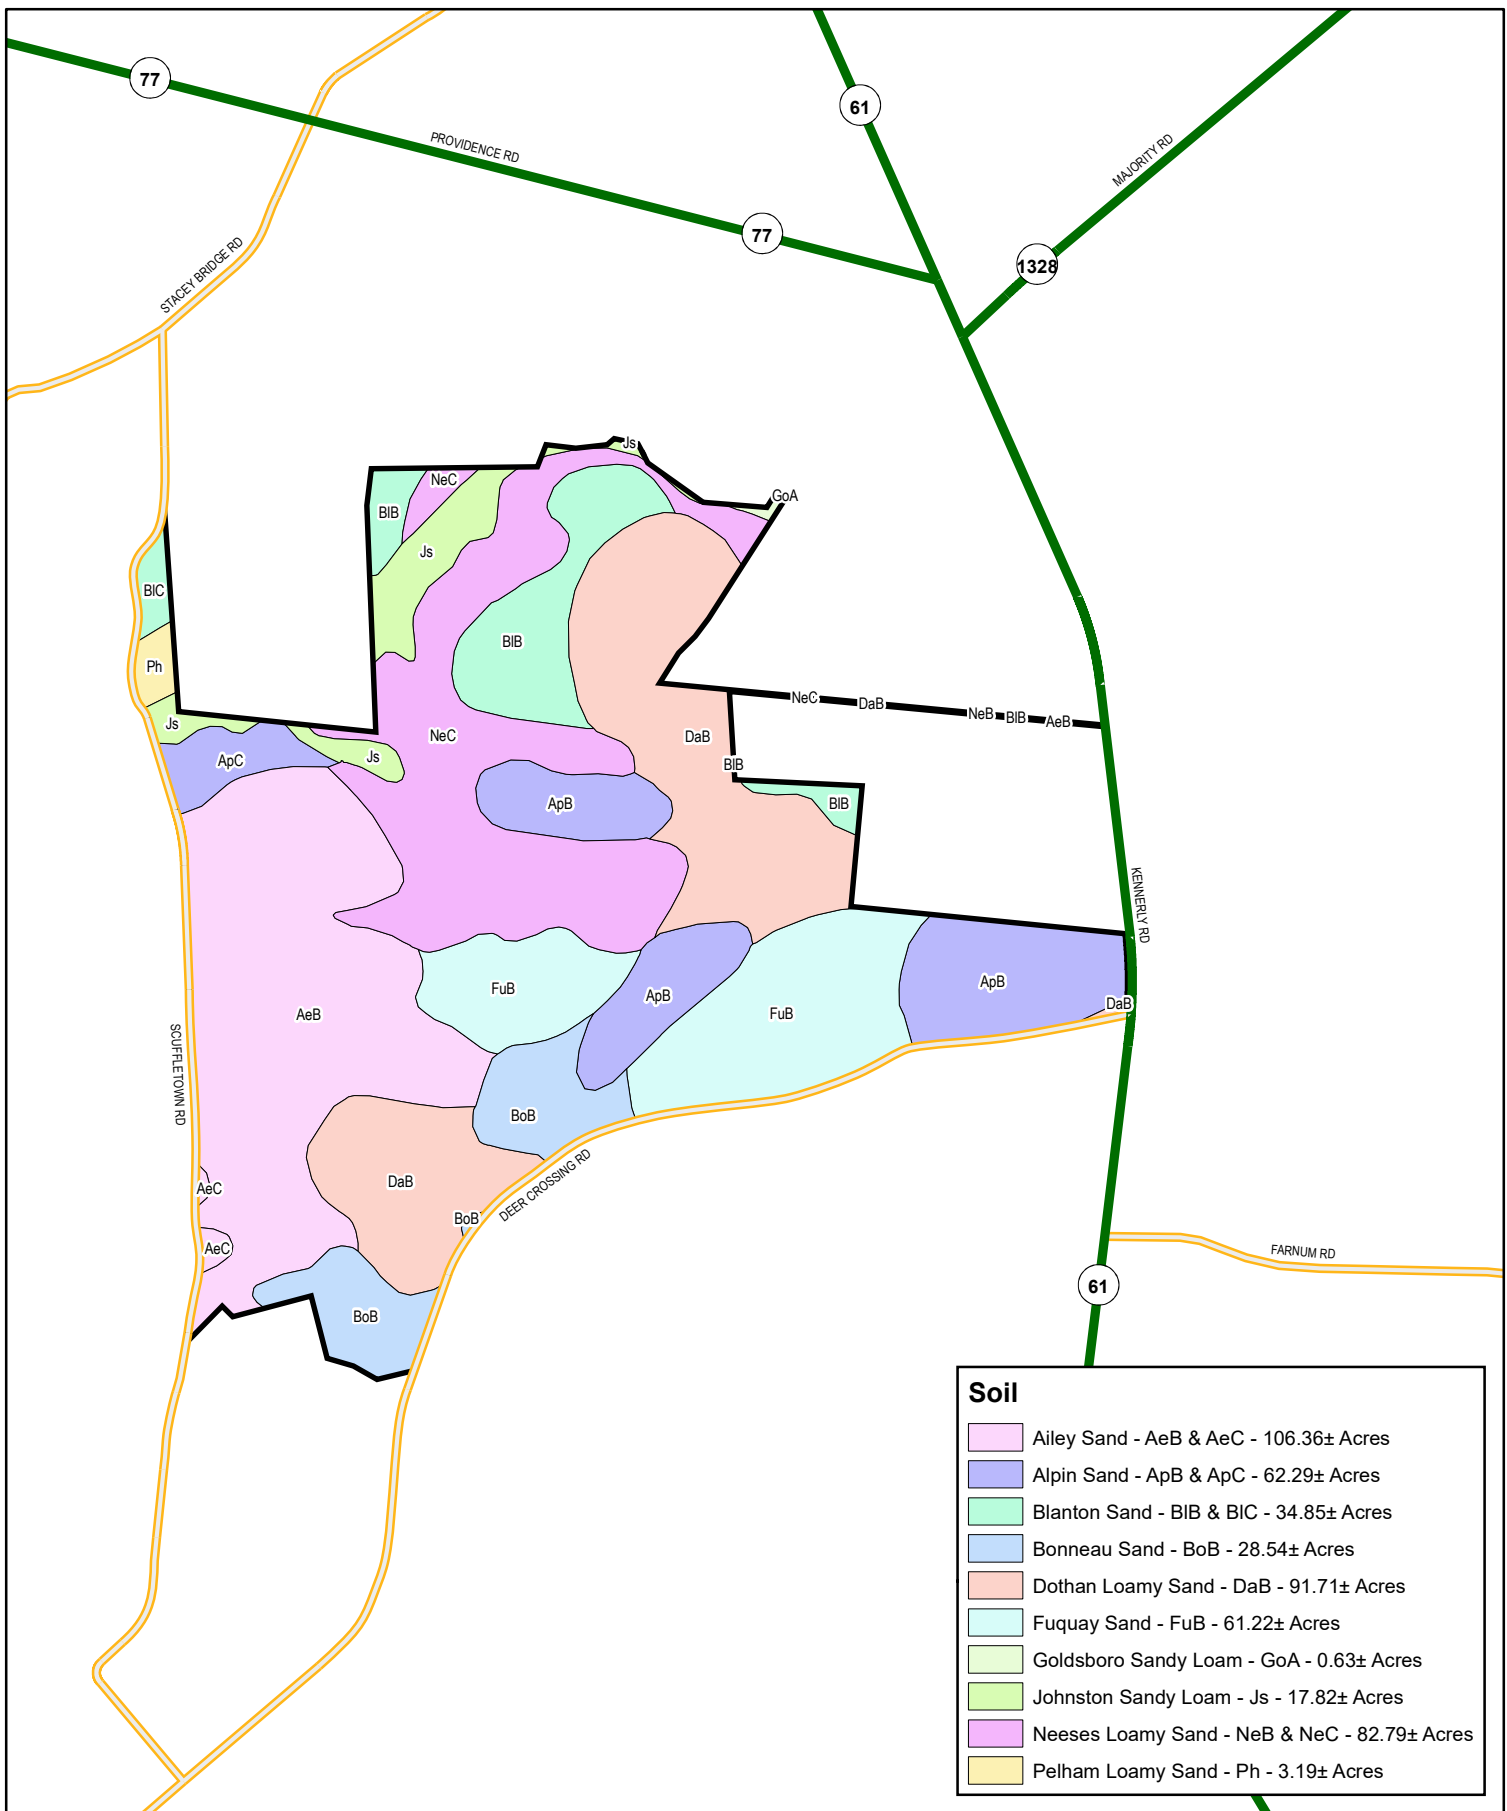

## Cox Farms Narrative

- 488 (+/-) acre quail plantation with equestrian accents in Orangeburg, SC
- Rustic hunting lodge with 4 bedrooms and 3 bathrooms overlooking the 6 (+/-) acre bass pond
- 1 (+/-) mile long paved driveway to the hunting lodge
- 30' x 40' cook shed with 4 custom-built stainless steel cookers
- Sheet shooting complex overlooking 4 (+/-) acre pond
- Custom circular fire pit
- 80 (+/-) ft. fishing dock on the 6 (+/-) acre pond
- 6 total ponds
- Industrial size walk-in cooler
- 100 yard covered gun range
- 30 (+/-) acre dove field complete with 50' tower for European pheasant shoots with 13 stations
- Farmhouse with pool overlooking the equestrian facilities with 3 bedrooms and 2.5 bathrooms
- 6 fenced paddocks spanning 22 (+/-) acres with 40' x 30' horse stables and a pair of matching run-ins
- Brick manager's home with 3 bedrooms and 2 bathrooms and it's own private gated entrance
- 70' x 70' barn with 5 bays
- 140' x 30' tractor shed
- Dog kennels
- No conservation easements

Location Map  
 Cox Farms  
 489.4± GIS Acres  
 488.0± Tax Acres  
 Orangeburg County, SC  
 February 21, 2023

2021 Aerial Photography Map  
Cox Farms  
489.4± GIS Acres  
488.0± Tax Acres  
Orangeburg County, SC  
February 21, 2023