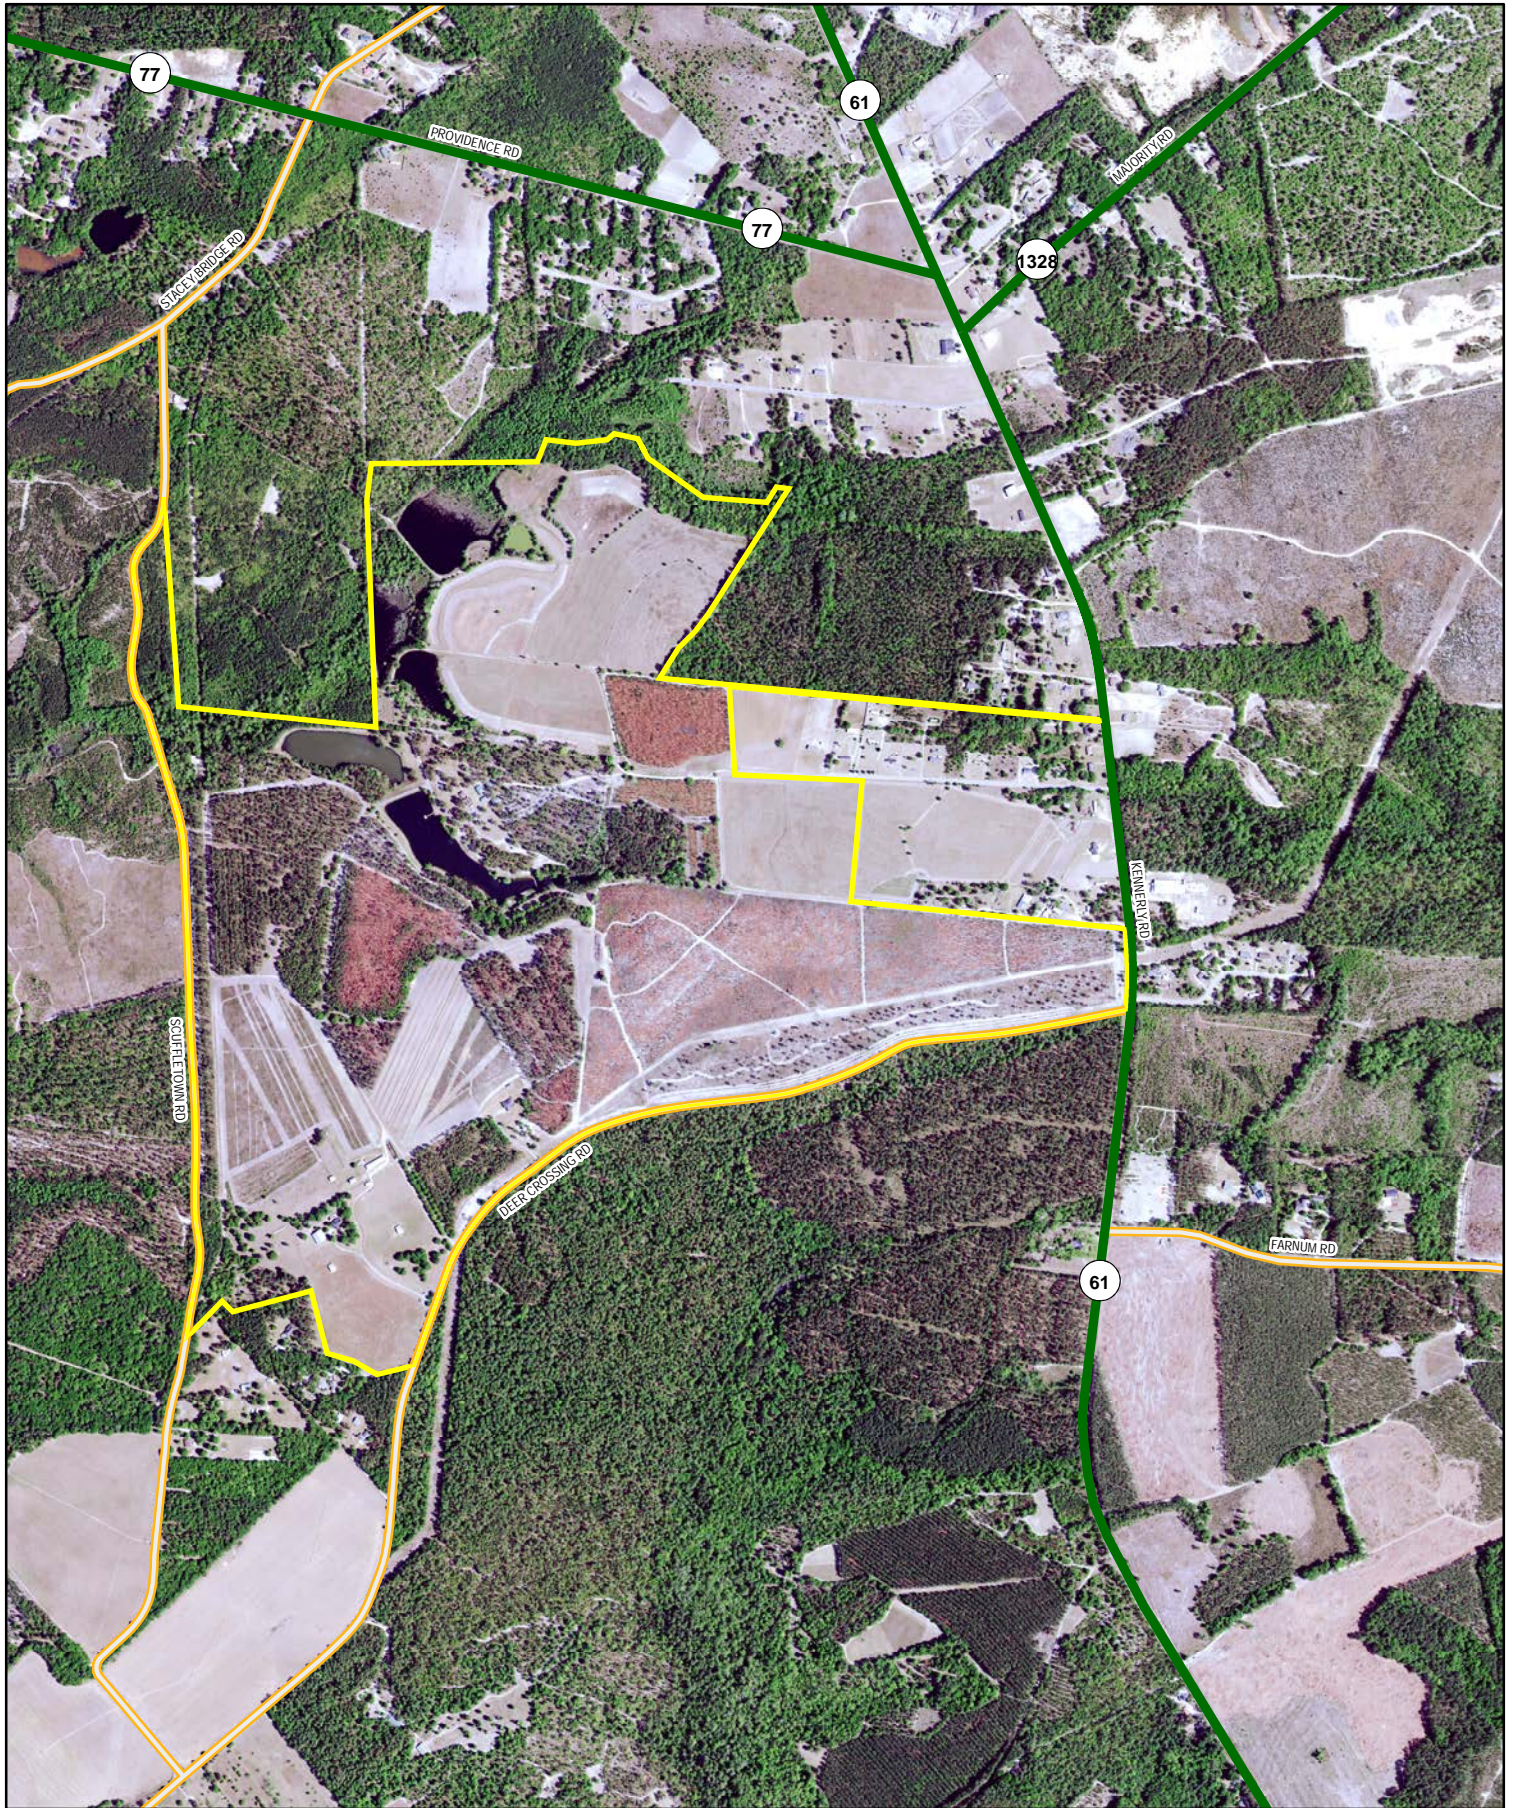

2021 Aerial Photography Map
Cox Farms
489.4± GIS Acres
488.0± Tax Acres
Orangeburg County, SC
February 21, 2023