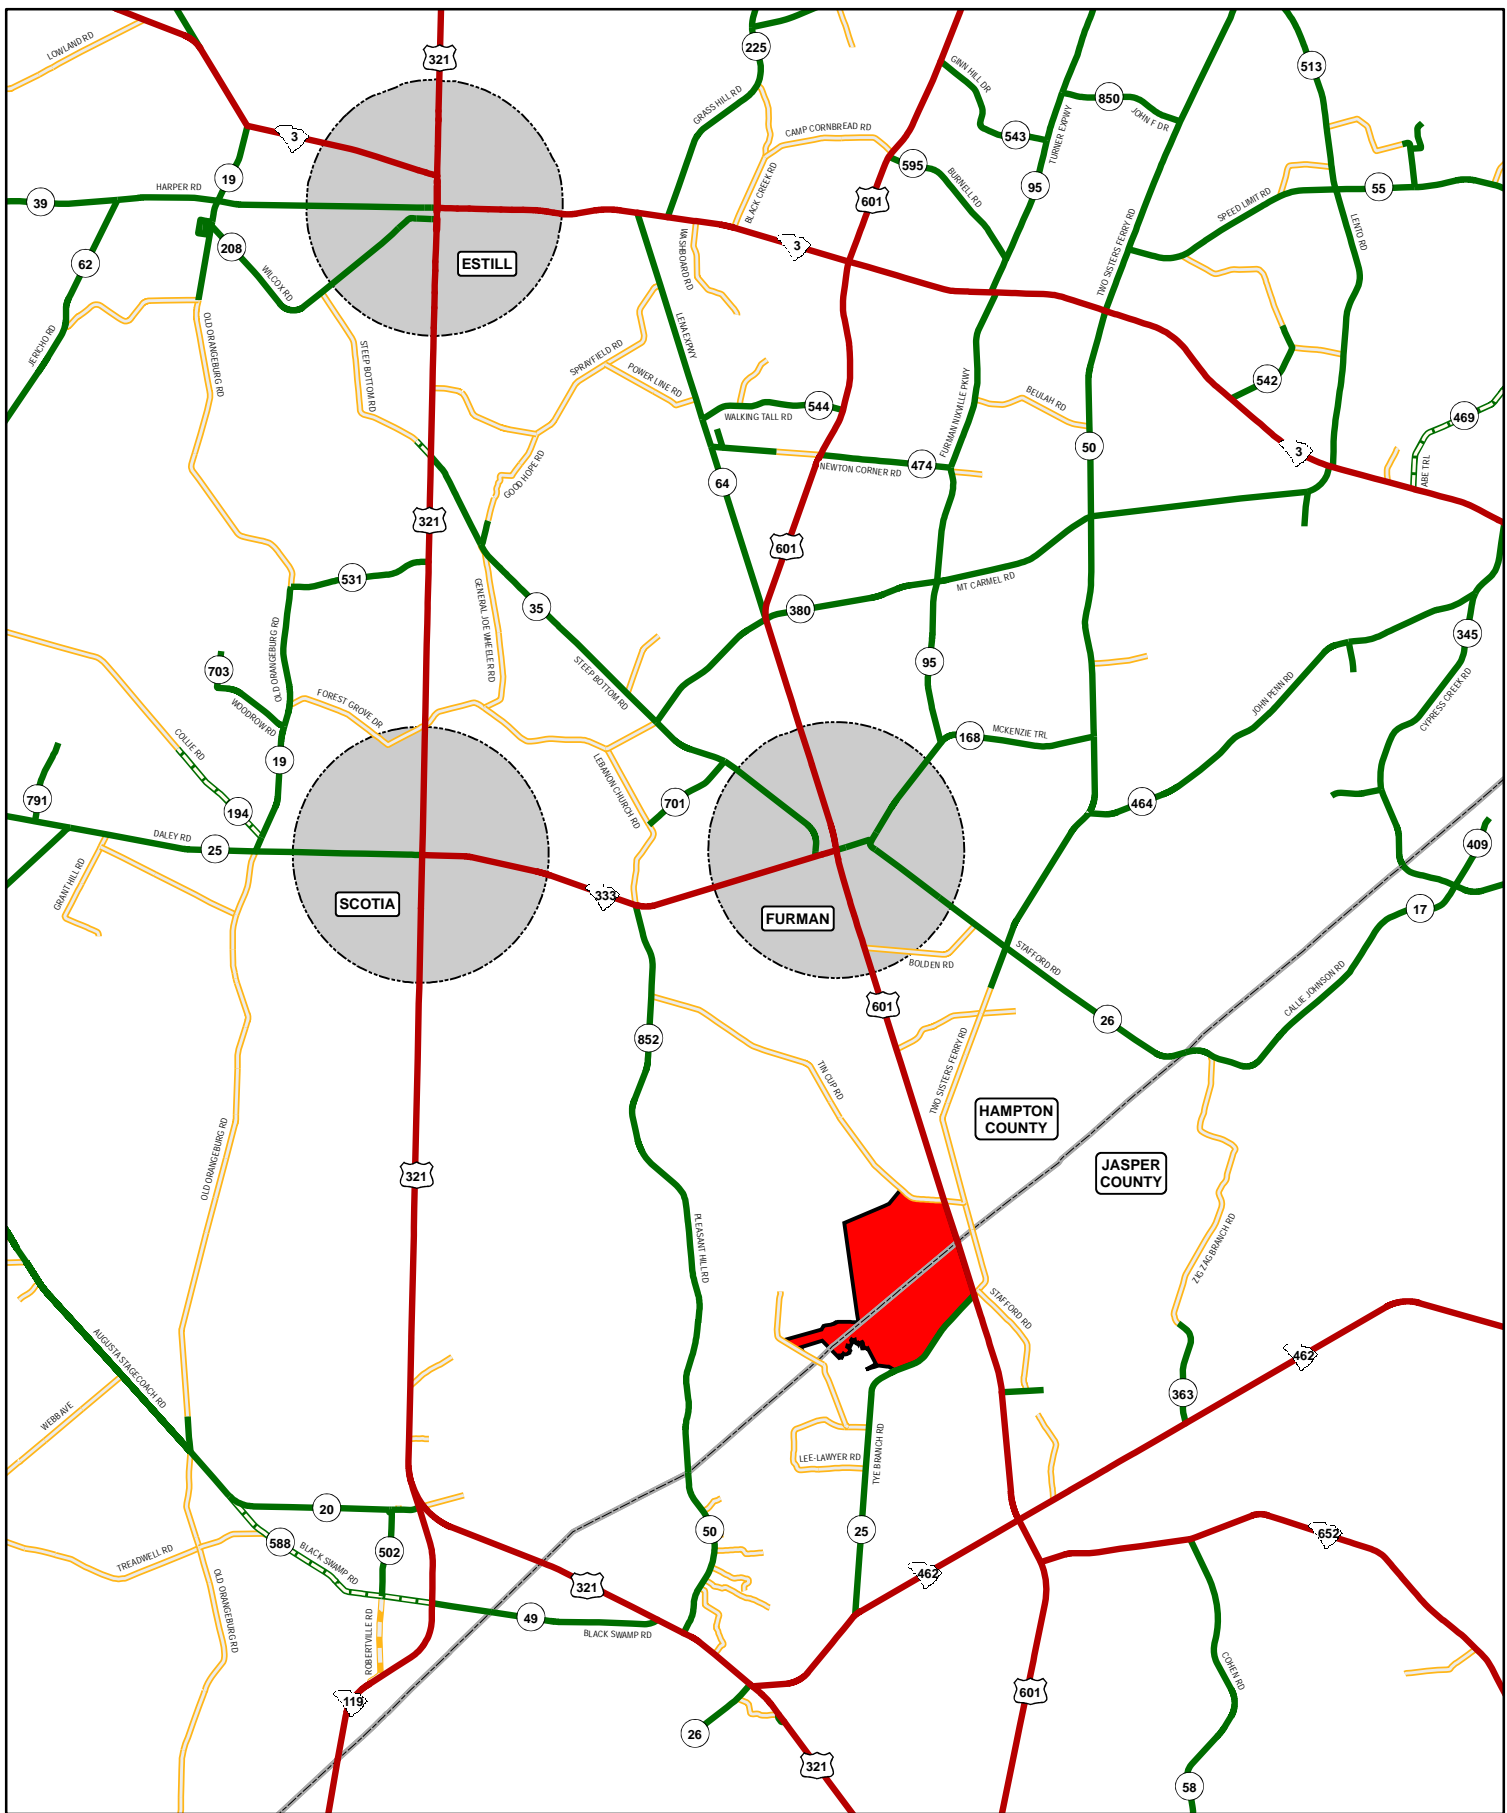

## Deason Fuller Farm

- Having been in quality deer and trophy buck management since the early 1990s, this property offers some of the best deer hunting in the Lowcountry
- Beautiful, mature bottomland hardwood timber along Ty Branch
- Well-managed Loblolly pine plantations ranging from 1 to 28 years old
- Existing wildlife food plots scattered throughout the property
- 54.4 (+/-) acres of quail woods
- 40 (+/-) acres of irrigated sod rental
- One hour drive from Bluffton and Savannah
- Two hour drive from Charleston and Columbia
- Protected by a conservation easement with the Lowcountry Land Trust

Location Map  
 Deason Fuller Farm  
 668.2± GIS Acres  
 Hampton & Jasper Counties, SC  
 August 02, 2021

2019 Aerial Photography  
 TM&P Properties, LLC  
 Deason Fuller Farm  
 668.2 +/- GIS Acres  
 Hampton & Jasper Counties, SC  
 Date: 10/15/2021