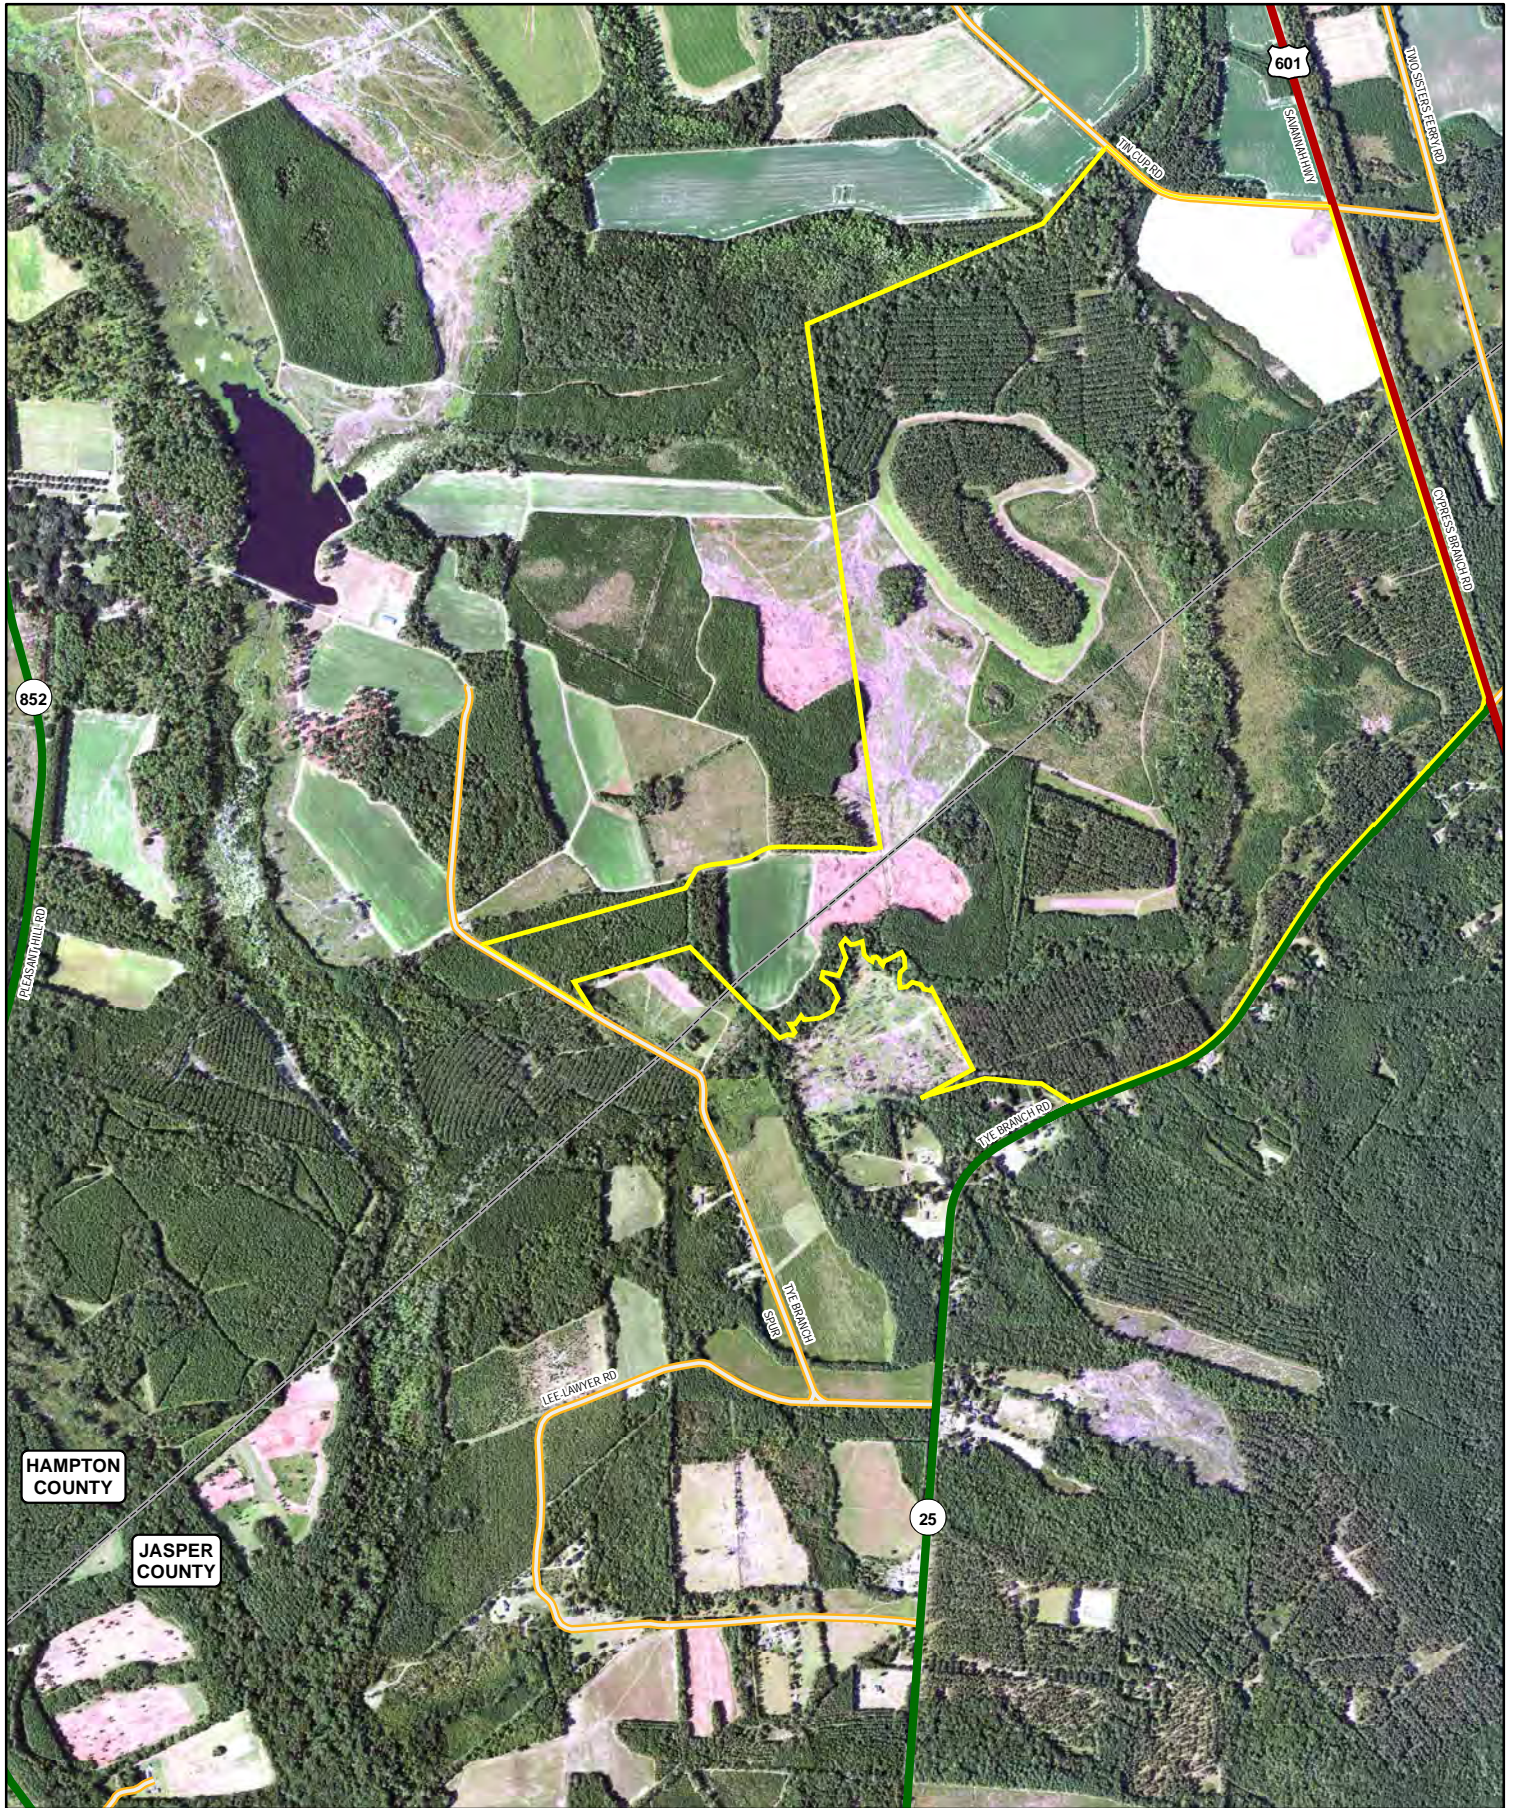

## Deason Fuller Farm

- Having been in quality deer and trophy buck management since the early 1990s, this property offers some of the best deer hunting in the Lowcountry
- Beautiful, mature bottomland hardwood timber along Ty Branch
- Well-managed Loblolly pine plantations ranging from 1 to 28 years old
- Existing wildlife food plots scattered throughout the property
- 54.4 (+/-) acres of quail woods
- 40 (+/-) acres of irrigated sod rental
- One hour drive from Bluffton and Savannah
- Two hour drive from Charleston and Columbia
- Protected by a conservation easement with the Lowcountry Land Trust

Location Map  
 Deason Fuller Farm  
 668.2± GIS Acres  
 Hampton & Jasper Counties, SC  
 August 02, 2021

2019 Aerial Photography  
 TM&P Properties, LLC  
 Deason Fuller Farm  
 668.2 +/- GIS Acres  
 Hampton & Jasper Counties, SC  
 Date: 10/15/2021

2019 Aerial Photography Map  
 Deason Fuller Farm  
 668.2± GIS Acres  
 Hampton & Jasper Counties, SC  
 August 02, 2021