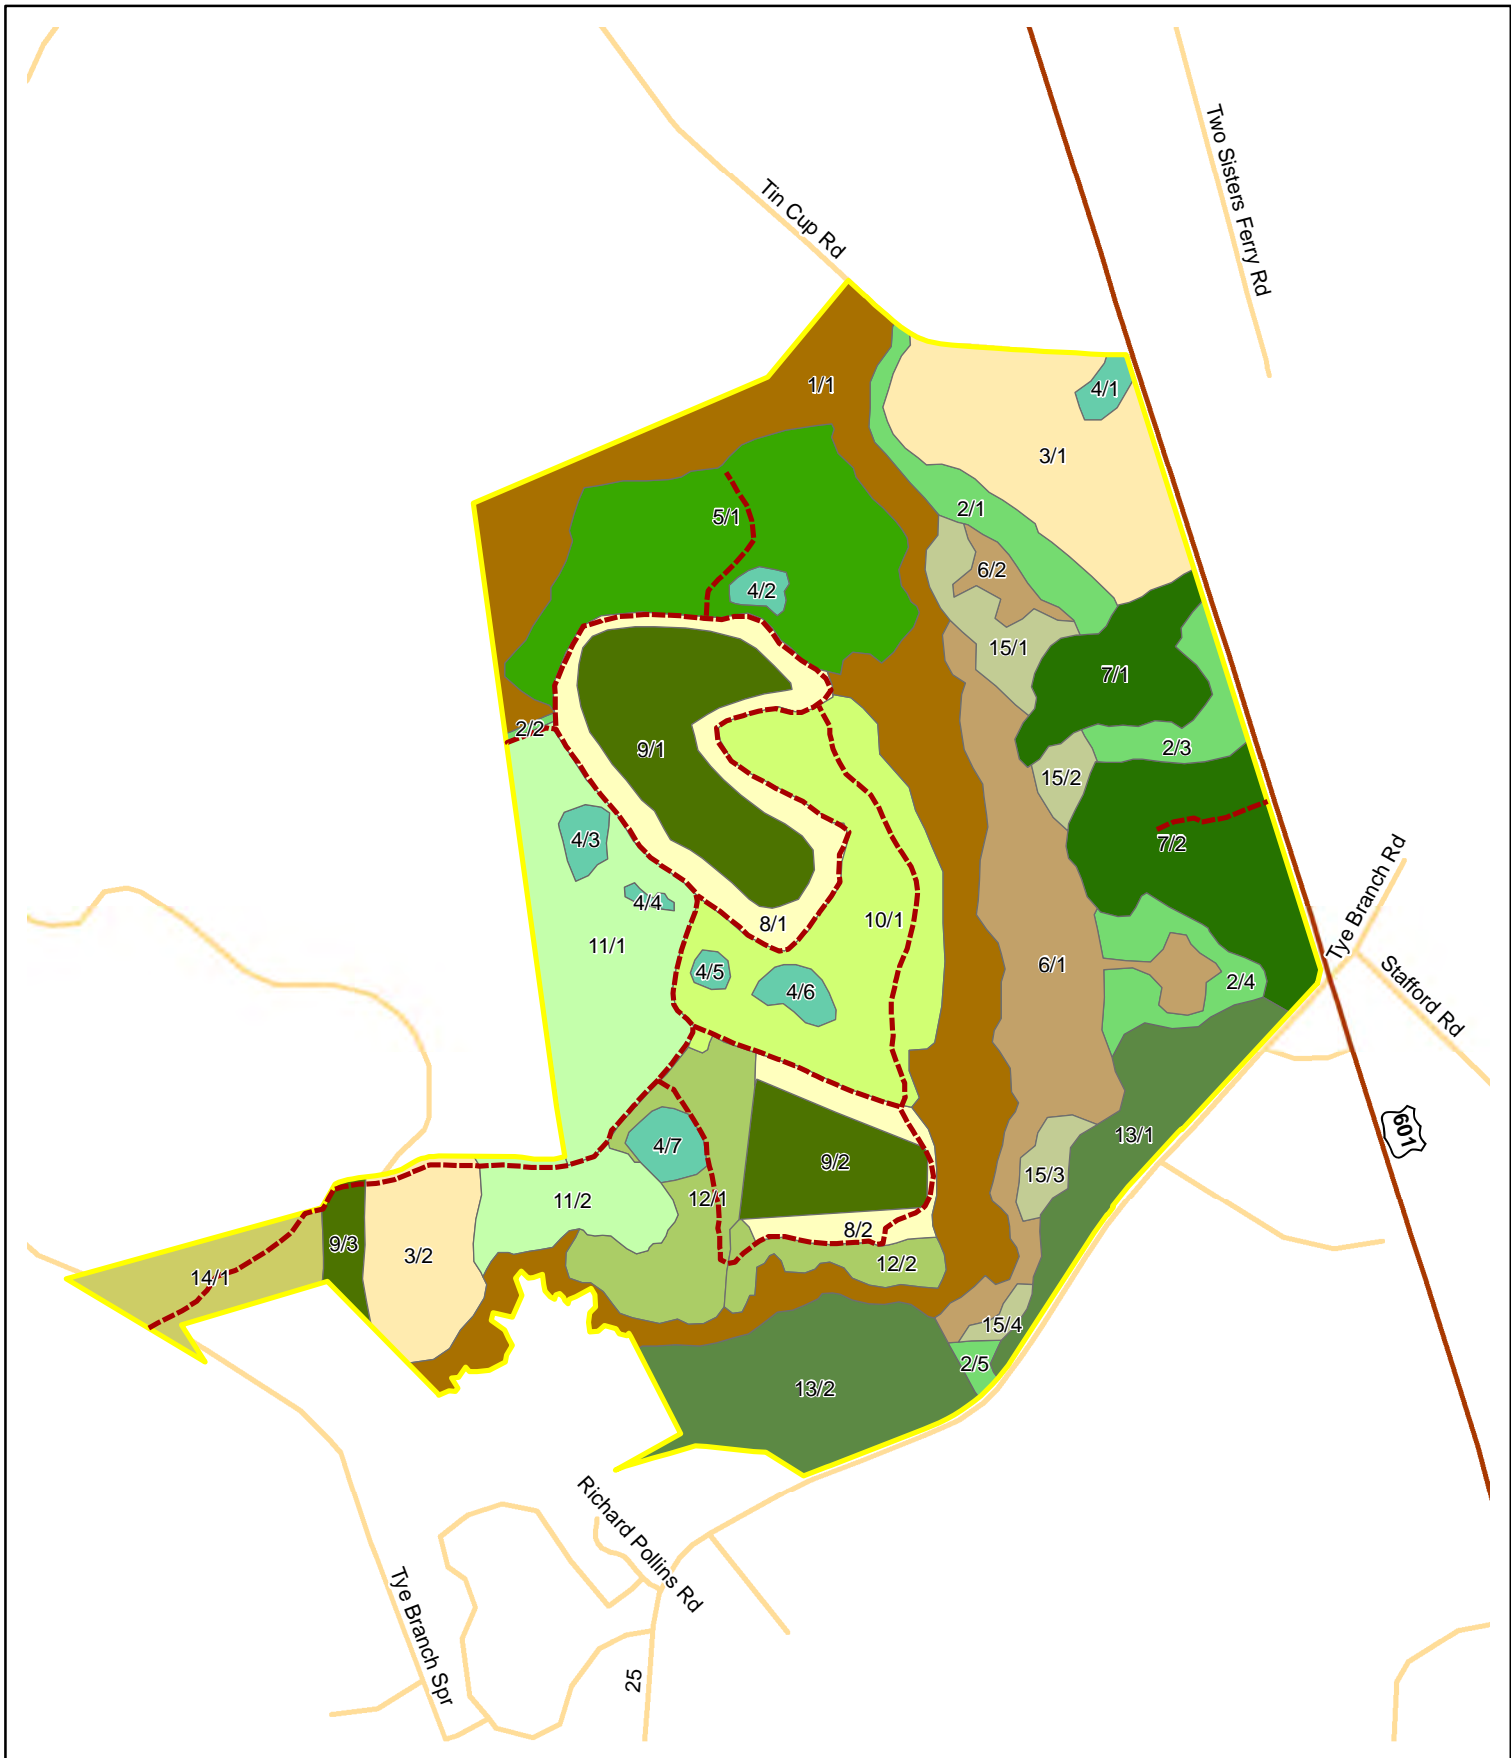

# Deason Fuller Farm

668.2 (+/-) Acres

Hampton & Jasper Counties, South Carolina

Priced at \$3,671,759 (\$5495/acre)

[Deason Fuller Farm Video](#)

Conservation Easement in Place

## Deason Fuller Farm

- Having been in quality deer and trophy buck management since the early 1990s, this property offers some of the best deer hunting in the Lowcountry
- Beautiful, mature bottomland hardwood timber along Ty Branch
- Well-managed Loblolly pine plantations ranging from 1 to 28 years old
- Existing wildlife food plots scattered throughout the property
- 54.4 (+/-) acres of quail woods
- 40 (+/-) acres of irrigated sod rental
- One hour drive from Bluffton and Savannah
- Two hour drive from Charleston and Columbia
- Protected by a conservation easement with the Lowcountry Land Trust

Location Map  
 Deason Fuller Farm  
 668.2± GIS Acres  
 Hampton & Jasper Counties, SC  
 August 02, 2021

2019 Aerial Photography  
 TM&P Properties, LLC  
 Deason Fuller Farm  
 668.2 +/- GIS Acres  
 Hampton & Jasper Counties, SC  
 Date: 10/15/2021

2019 Aerial Photography Map  
 Deason Fuller Farm  
 668.2± GIS Acres  
 Hampton & Jasper Counties, SC  
 August 02, 2021