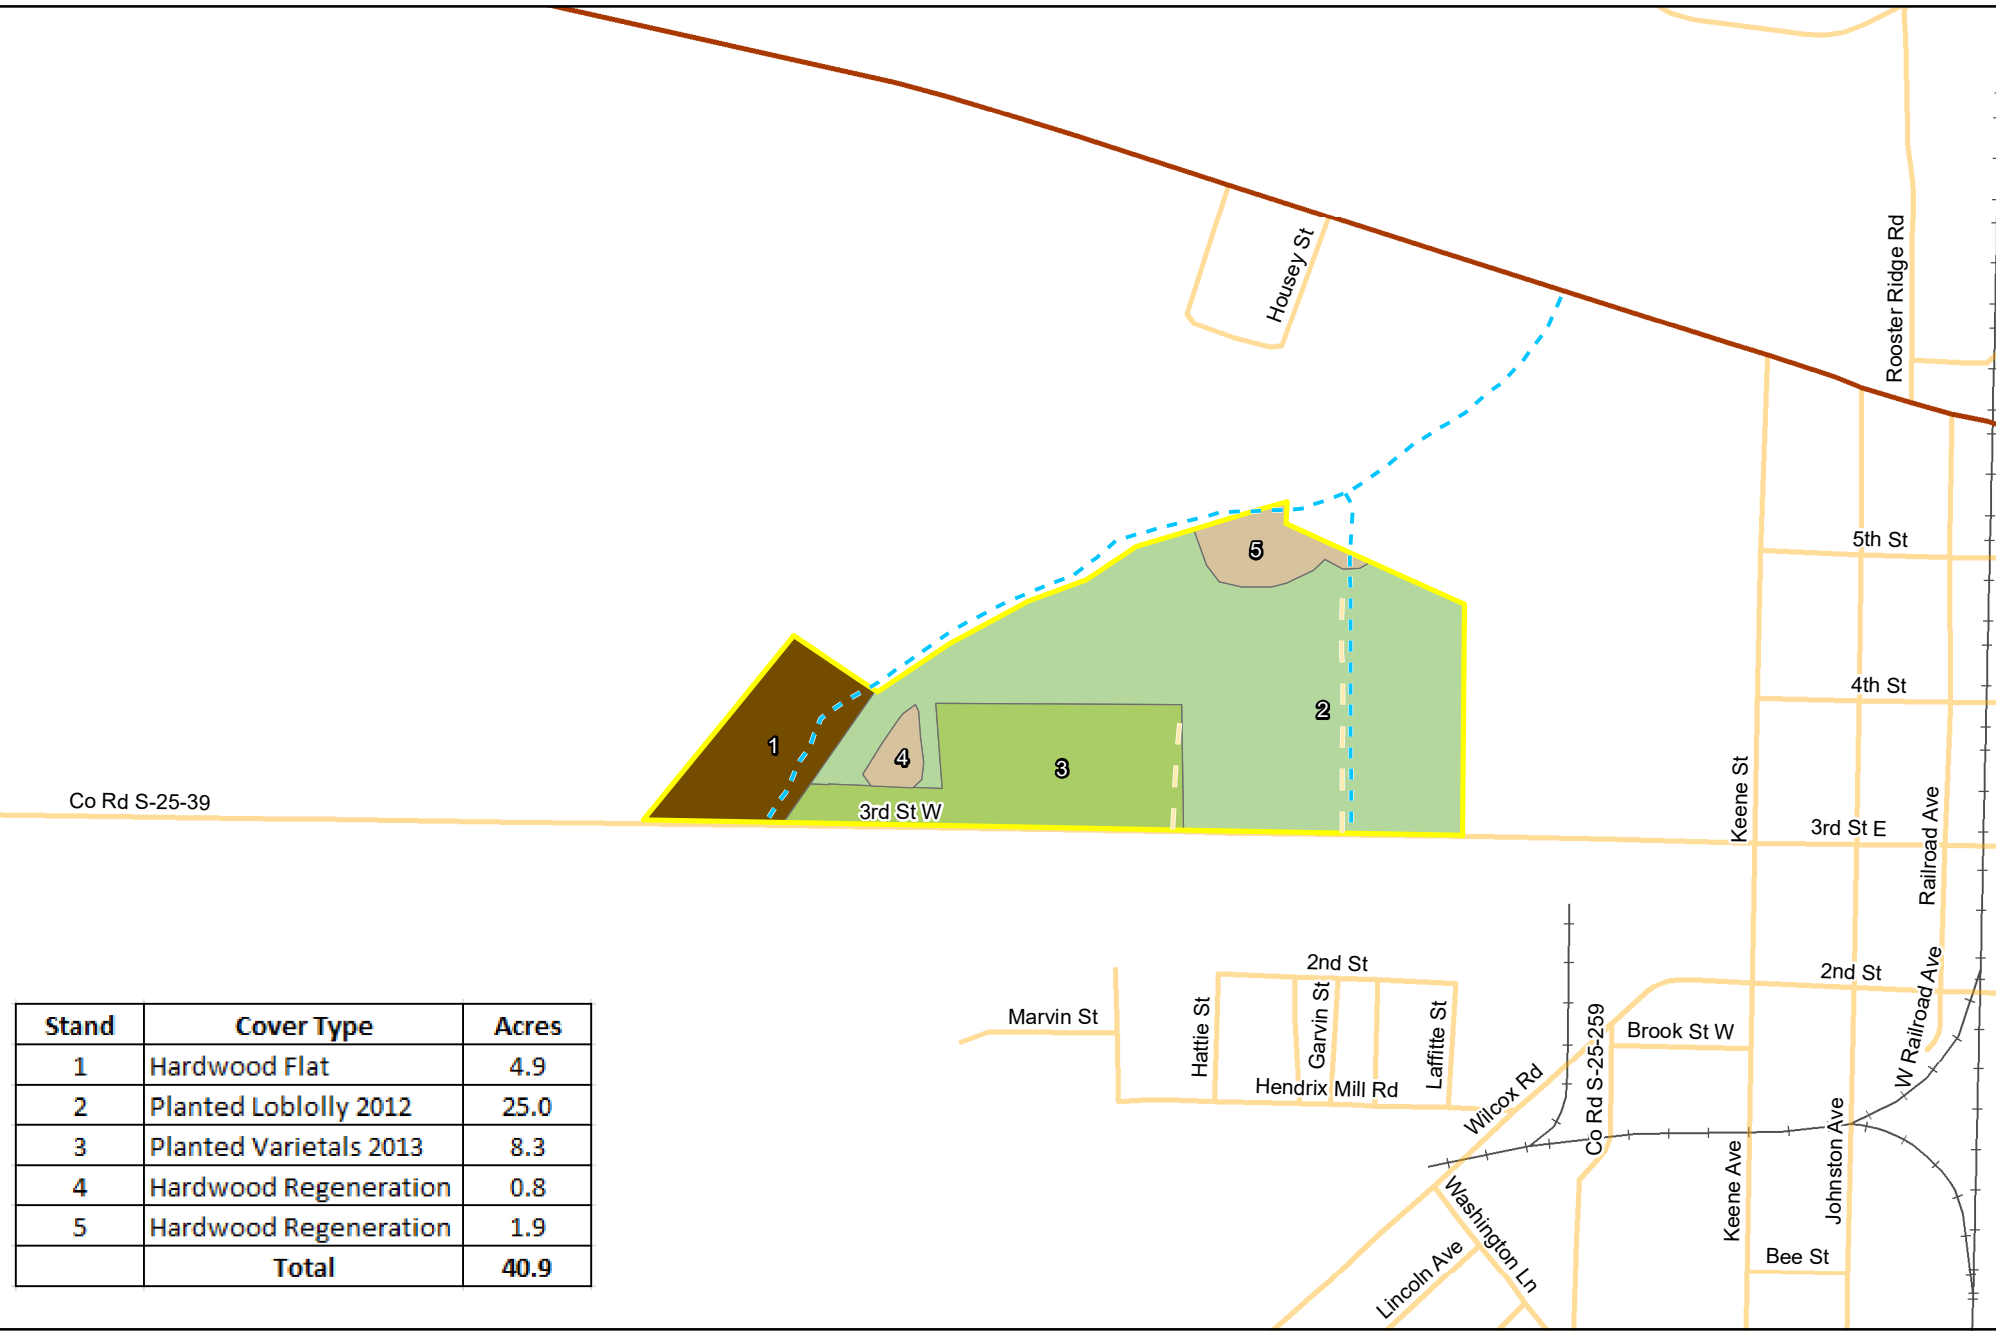

Stand	Cover Type	Acres
1	Hardwood Flat	4.9
2	Planted Loblolly 2012	25.0
3	Planted Varietals 2013	8.3
4	Hardwood Regeneration	0.8
5	Hardwood Regeneration	1.9
	Total	40.9

Woodland Map
Laffitte Family
Estill Tract
40.9 +/- GIS Acres
Hampton County, SC
Date: 1/27/2022