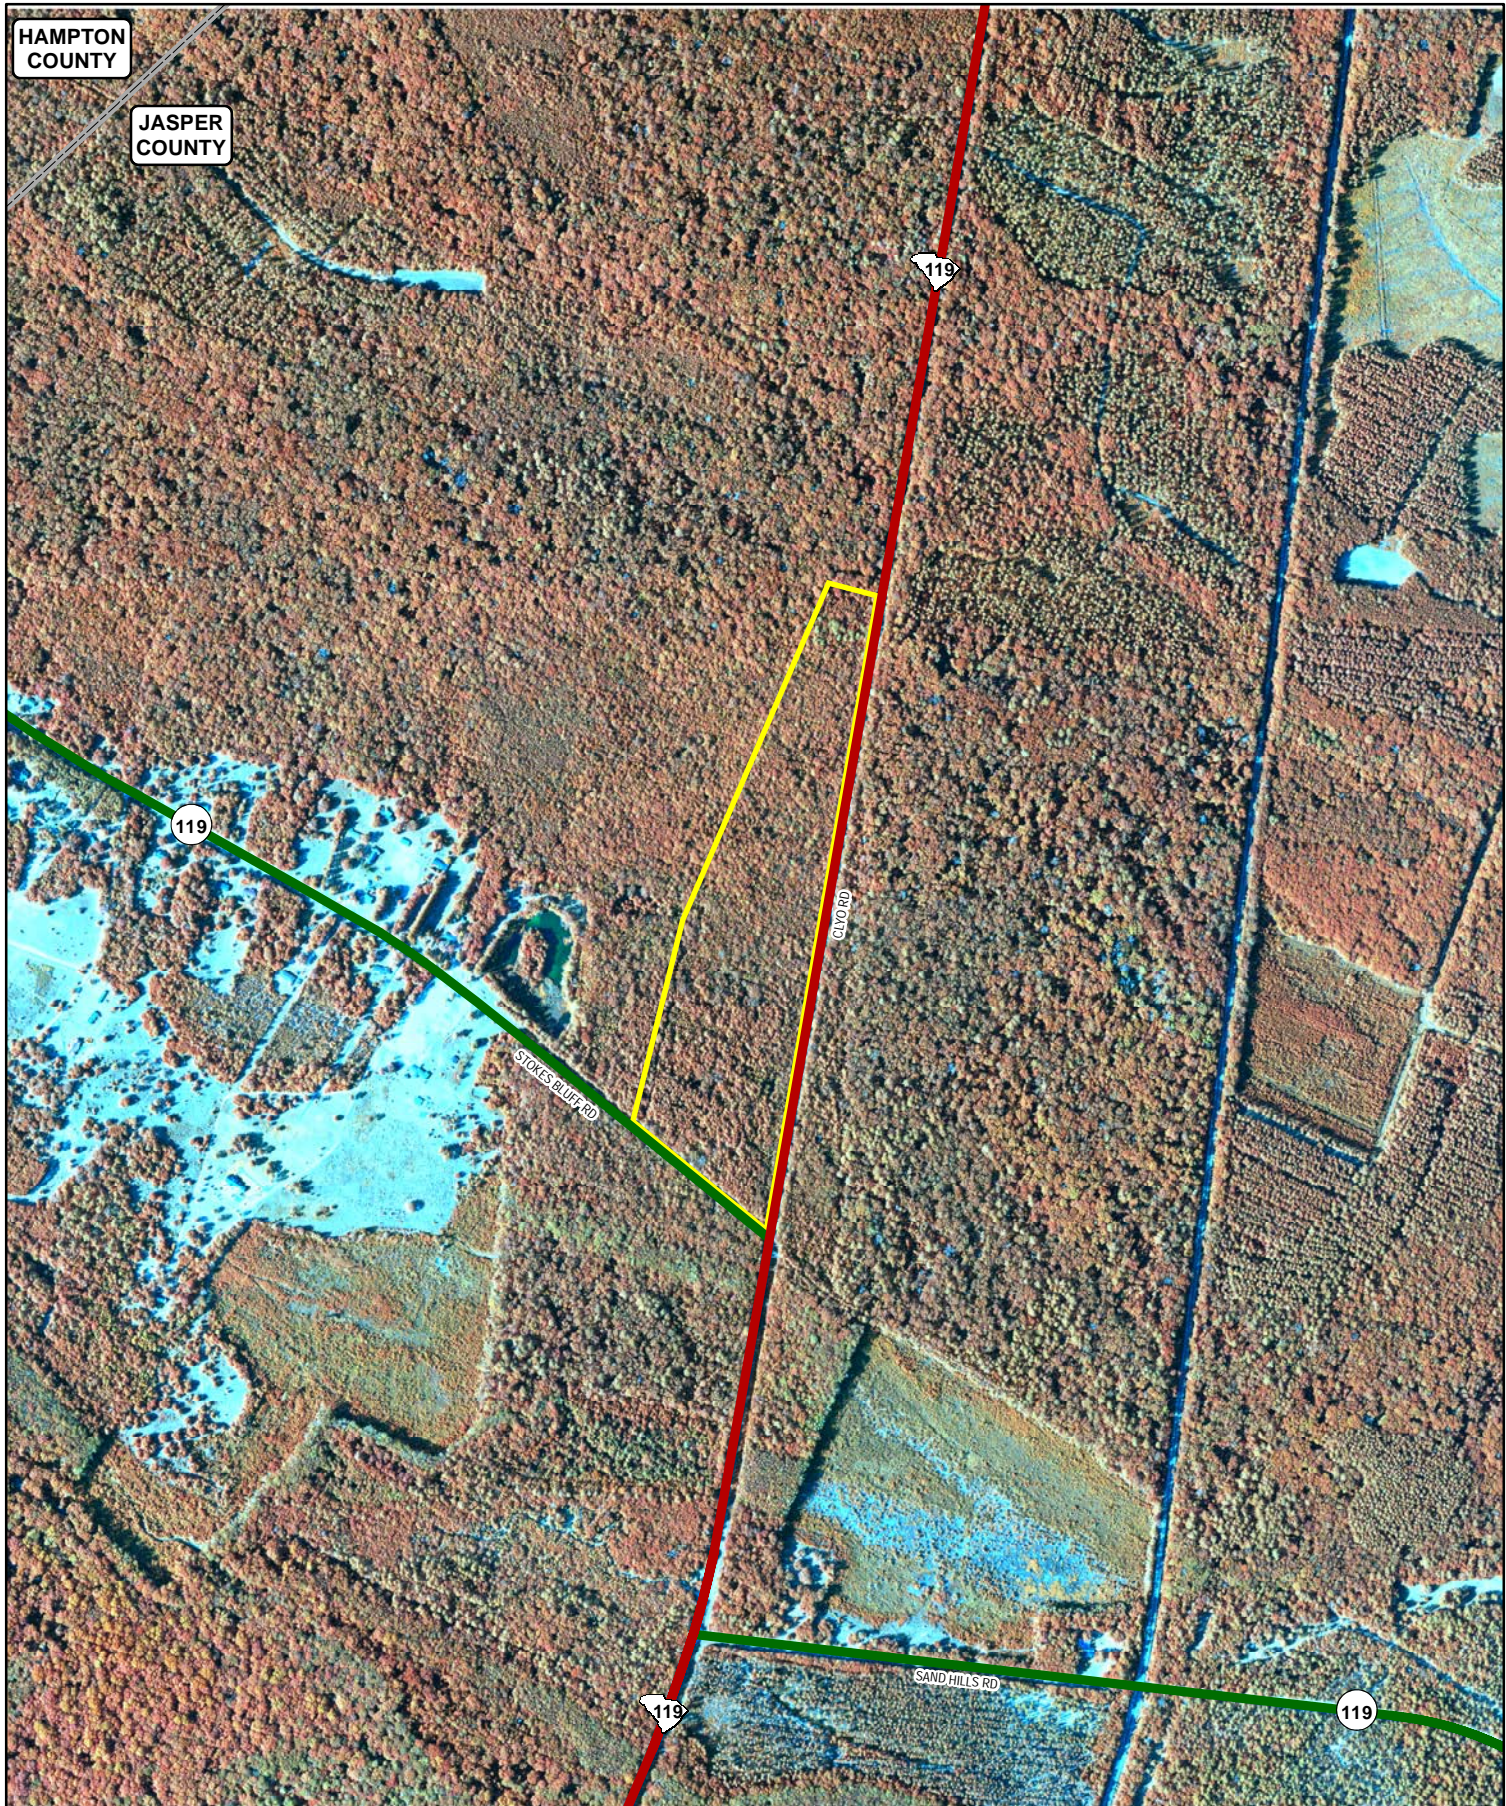

HAMPTON
COUNTY

JASPER
COUNTY

2019 Aerial Photography Map
Anna Dorothy Garvin
Garvin Tract
42.9± GIS Acres
Jasper County, SC
April 26, 2021